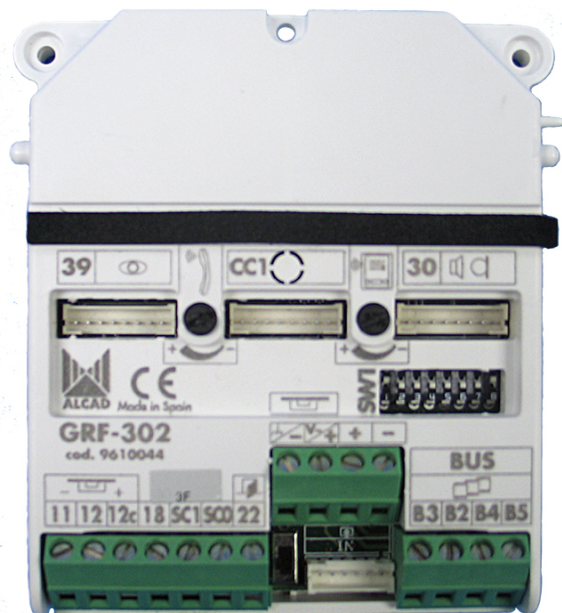

# 961 AUDIO UNITS

## AUDIO UNIT, 2-WIRE SYSTEM

Code : **9610044**

Model : **GRF-302**

### Description

Audio unit module 2-wire system. In this system, the audio unit is a separate module from the loudspeaker and the microphone. This allows locating the device in the bottom of the flush-mounted box of the entrance panel, thus protecting the most important electronics of the system. To be used in building (Interior) entrance panels.