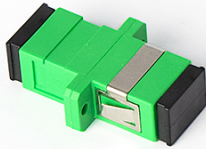

## OPTICAL ADAPTOR SC/APC SIMPLEX

Code : **9160008**

Model : **OAD-101**

Description

Optical adapter: female SC/APC to female SC/APC. Enables the connection of two optical fibres with male SC/APC connectors.

CODE		9160008
MODEL		OAD-101
Connection		SC/APC
Attenuation	dB	6
Units per packaging		1
Packing weight	Kg	0.010
Packing dimensions	mm	90 x 60