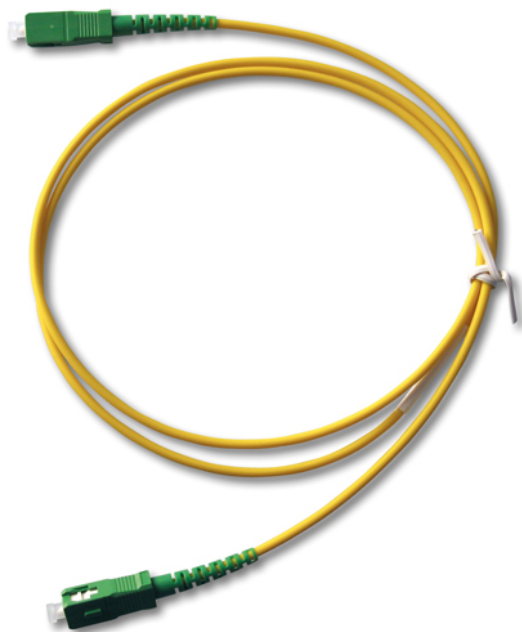

# 916 FIBRE OPTIC DISTRIBUTION

## PATCHCORD SINGLEMODE SC/APC 1 M

Code : **9160010**

Model : **OPC-101**

Description

Single-mode optical fibre patchcord, 1m and 3m long x 3mm across. SC/APC connectors.

CODE		9160010	9160011
MODEL		OPC-101	OPC-103
Connection		SC/APC 8° male	
Fibre type		singlemode	
Dimensions (length/Ø)	mm	1000/3	3000/3
Units per packaging		1	1
Packing weight	Kg	0.020	0.030
Packing dimensions	mm	175 x 260	