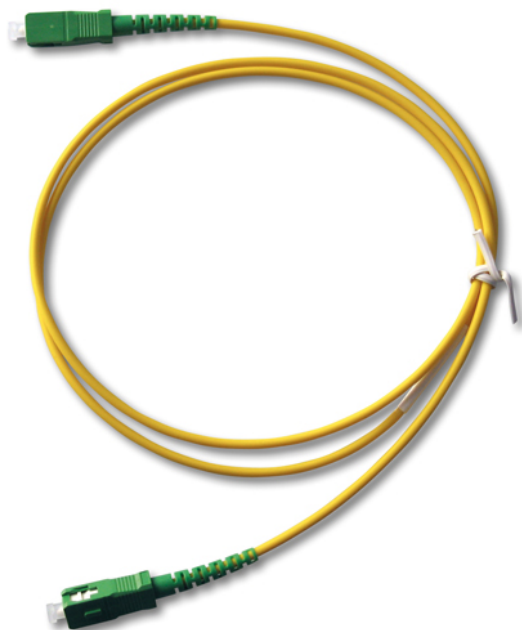

916 FIBRE OPTIC DISTRIBUTION

PATCHCORD SINGLEMODE SC/APC 1 M

Code : **9160010**

Model : **OPC-101**

Description

Single-mode optical fibre patchcord, 1m and 3m long x 3mm across. SC/APC connectors.

CODE		9160010	9160011
MODEL		OPC-101	OPC-103
Connection		SC/APC 8° male	
Fibre type		singlemode	
Dimensions (length/Ø)	mm	1000/3	3000/3
Units per packaging		1	1
Packing weight	Kg	0.020	0.030
Packing dimensions	mm	175 x 260	