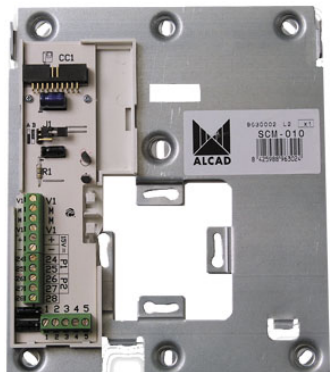

963 DOOR ENTRY SYSTEM MONITORS

CONNECTION BRACKET MONITOR 4+N COAXIAL

Code : **9630002**

Model : **SCM-010**

Description

Element in which all the connections of the video door entry system of the dwelling are made, enabling the monitor to be connected to the rest of the installation. It can be fixed to a wall or to a standard electrical box. Support for wall fixing of the video door entry system monitor, for Conventional (6+N+Coaxial) video door entry systems.