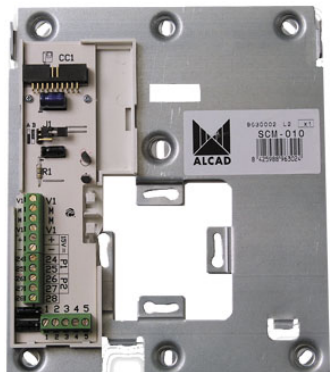

# 963 DOOR ENTRY SYSTEM MONITORS

## CONNECTION BRACKET MONITOR 4+N COAXIAL

Code : **9630002**

Model : **SCM-010**

### Description

Element in which all the connections of the video door entry system of the dwelling are made, enabling the monitor to be connected to the rest of the installation. It can be fixed to a wall or to a standard electrical box. Support for wall fixing of the video door entry system monitor, for Conventional (6+N+Coaxial) video door entry systems.