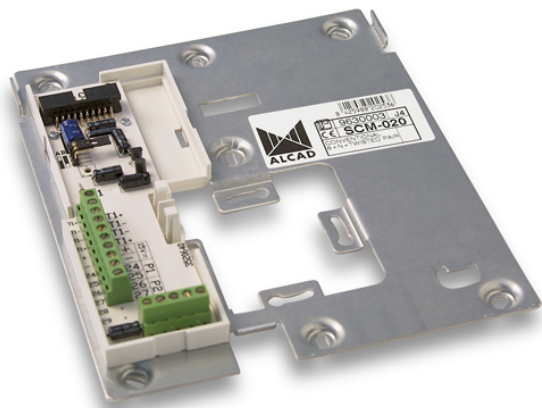

963 DOOR ENTRY SYSTEM MONITORS

CONNECTION BRACKET MONITOR 4+N TWISTED

Code : **9630003**

Model : **SCM-020**

Description

Element in which all the connections of the video door entry system of the dwelling are made, enabling the monitor to be connected to the rest of the installation. It can be fixed to a wall or to a standard electrical box. Support for wall fixing of the video door entry system monitor, for Conventional (6+N+Twisted Pair) video door entry systems.