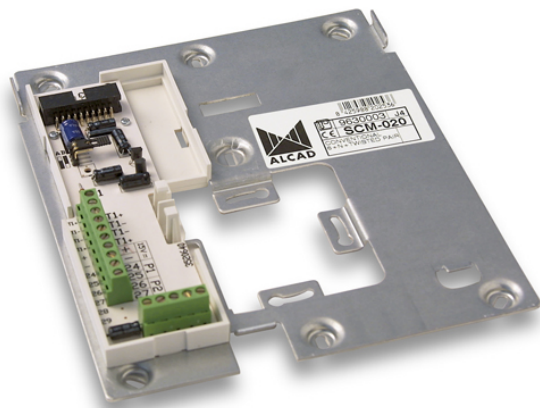

# 963 DOOR ENTRY SYSTEM MONITORS

## CONNECTION BRACKET MONITOR 4+N TWISTED

Code : **9630003**

Model : **SCM-020**

### Description

Element in which all the connections of the video door entry system of the dwelling are made, enabling the monitor to be connected to the rest of the installation. It can be fixed to a wall or to a standard electrical box. Support for wall fixing of the video door entry system monitor, for Conventional (6+N+Twisted Pair) video door entry systems.