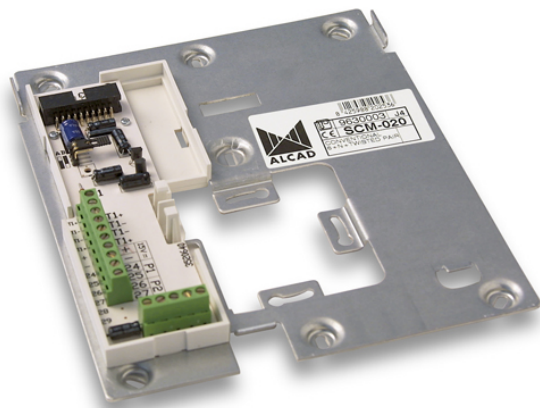

963 DOOR ENTRY SYSTEM MONITORS

CONNECTION BRACKET MONITOR 4+N TWISTED

Code : **9630003**

Model : **SCM-020**

Description

Element in which all the connections of the video door entry system of the dwelling are made, enabling the monitor to be connected to the rest of the installation. It can be fixed to a wall or to a standard electrical box. Support for wall fixing of the video door entry system monitor, for Conventional (6+N+Twisted Pair) video door entry systems.