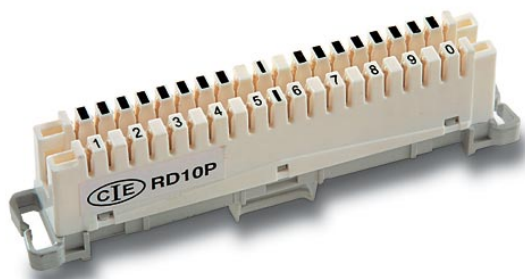

930 DATA & PHONE NETWORKS

DISCONNECTION MODULE FOR 10 PAIRS

Code : **9300000**

Model : **RE-000**

Disconnection module for 10 telephone pairs. The HT-002 tool must be used to connect the pairs.

9300000

RE-000

Units per packaging	10
Packing weight	0,50 Kg
Packing dimensions	255 x 111 x 45 mm