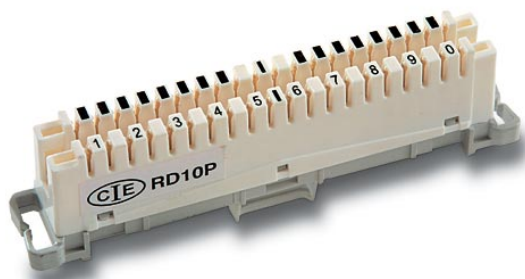

## DISCONNECTION MODULE FOR 10 PAIRS

Code : **9300000**

Model : **RE-000**

Disconnection module for 10 telephone pairs. The HT-002 tool must be used to connect the pairs.

## RE-000

|                     |                   |
|---------------------|-------------------|
| Units per packaging | 10                |
| Packing weight      | 0,50 Kg           |
| Packing dimensions  | 255 x 111 x 45 mm |