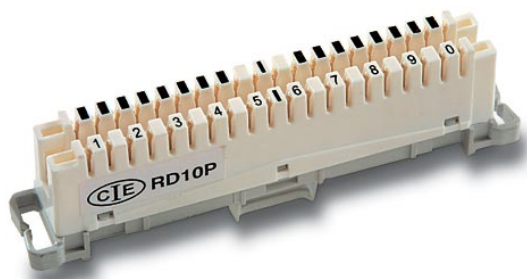

## DISCONNECTION MODULE FOR 10 PAIRS

Code : **9300000**

Model : **RE-000**

Disconnection module for 10 telephone pairs. The HT-002 tool must be used to connect the pairs.

## RE-000

Units per packaging	10
Packing weight	0,50 Kg
Packing dimensions	255 x 111 x 45 mm