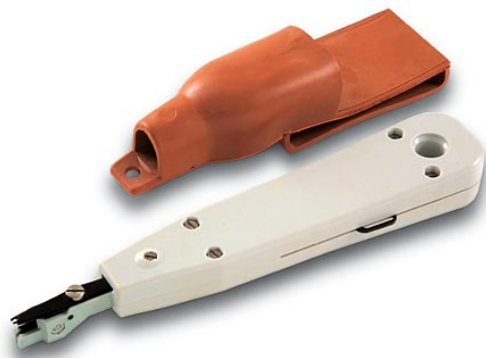

930 DATA & PHONE NETWORKS

INSERTION TOOL

Code : **9300040**

Model : **HT-000**

Description

Connection tool for connection modules. Permits the connections of the pairs to the module by pressure.

9300040

HT-000