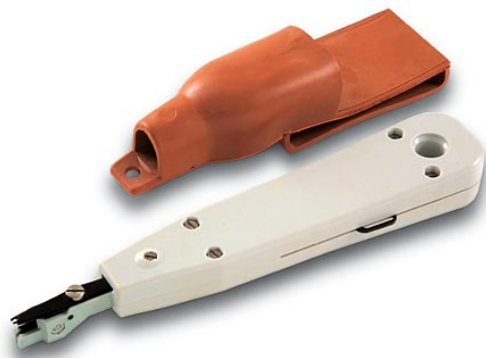

930 DATA & PHONE NETWORKS

INSERTION TOOL

Code : **9300040**

Model : **HT-000**

Description

Connection tool for connection modules. Permits the connections of the pairs to the module by pressure.

9300040

HT-000

Units per packaging	1
Packing weight	0,12 Kg
Packing dimensions	205 x 54 x 37 mm