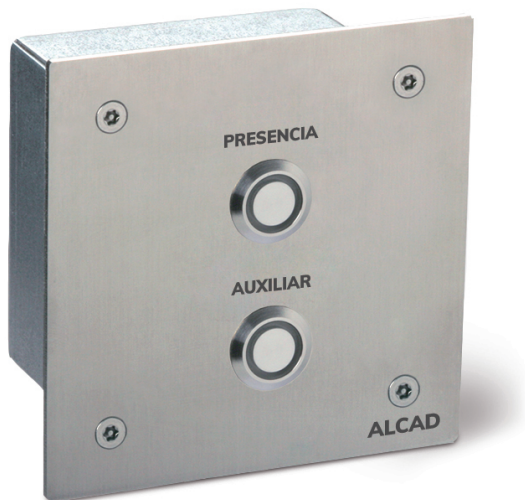

# 941 SENSORS AND ACTUATORS

## PRESENCIA 1, 2 BUTTON (VANDALPROOF)

Code : **9410095**

Model : **LLC-631**

### Description

Antivandalic room peripheral with two buttons: a presence button with a green LED for the nurse, and a presence button with yellow light for their assistant. This peripheral allows the nurse to indicate the start and/or end of their presence in the room by activating the green present/away button, while the green LED allows to identify the presence status of the nurse in the room. Likewise, their assistant indicates their presence using the yellow present/away button. Wall or surface mount.