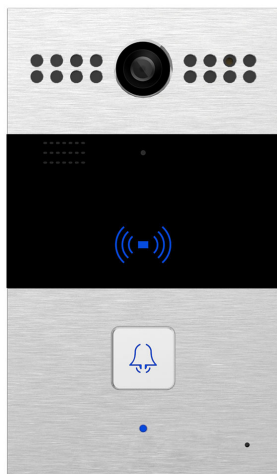

## SIP OUTDOOR STATION POE WITH RFID

---

Code : **9420128**

Model : **POR-102**

### Description

The POR-102 is an IP video door phone with night vision color camera and a call button compatible with IP PBXs based on the SIP protocol. The door phone can be used in any type of environment being water resistant (IP65) as well as having an aluminum housing that makes the device vandal proof. Surface mounting.