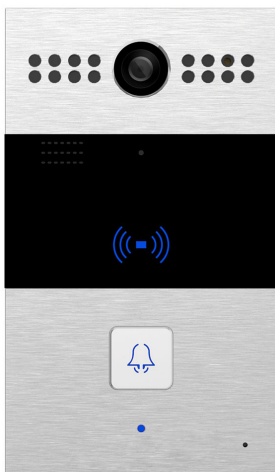

## SIP OUTDOOR STATION POE WITH RFID

---

Code : **9420128**

Model : **POR-102**

### Description

The POR-102 is an IP video door phone with night vision color camera and a call button compatible with IP PBXs based on the SIP protocol. The door phone can be used in any type of environment being water resistant (IP65) as well as having an aluminum housing that makes the device vandal proof. Surface mounting.