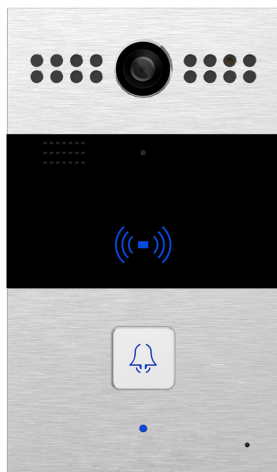

942 TELEPHONY

SIP OUTDOOR STATION POE WITH RFID

Code : **9420128**

Model : **POR-102**

Description

The POR-102 is an IP video door phone with night vision color camera and a call button compatible with IP PBXs based on the SIP protocol. The door phone can be used in any type of environment being water resistant (IP65) as well as having an aluminum housing that makes the device vandal proof. Surface mounting.

9420128

POR-102

Specifications

Standard	IEEE 802.3af (PoE)
RF Card Reader	13.56 MHz
Network Port	1 RJ45 port
VoIP Protocol	SIP v1 (RFC2543), SIP v2 (RFC 3261)
Configurable SIP accounts	2
Audio Codecs	G711u, G711a, G722, G729
Video Codecs	H.264
Camera resolution	up to 720p
Configurable Video Parameters	Brightness, contrast and colour
Video Viewing	Web and RTSP
Network Protocols	IPv4, HTTP, HTTPS, FTP, SNMP, DNS, NTP, RTSP, RTP, TCP, UDP, ICMP, DHCP, ARP
IP Address assignment	DHCP or Static
Web server Administration and Configuration	Yes
Relays with the possibility to connect two door latches	2 Relays
Relays Activación	By DTMF code and RFID
Dimensions	190 x 110 x 33 mm
Housing	Antivandal. Aluminum IK9
Weatherproof	IP65 (water resistant)
Power supply	External voltage supply 12V 1A or PoE