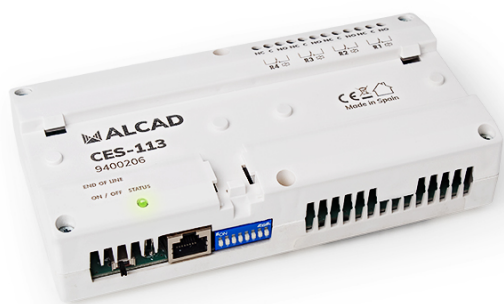

940 CONTROLLERS

CONTROLLER RELAYS IN ROOM RS-485

Code : **9400206**

Model : **CES-113**

CES-113 is a output distributor with 4 internal relays (NO / C / NC) that can switch lights and other devices on and off from ACCURO bed units or pear-type call buttons, which has 2 or 4 buttons to switch lights/devices on and off. Thanks to its intelligent bus integration, it can be self-diagnosed from the Manager.

CÓDIGO-CODE-CODE		9400206
MODELO-MODEL-MODÈLE		CES-113
Especificaciones/Features/Caractéristiques		
Tamaño / Size / Dimensions	175 x 90 x 40 mm	
Alimentación / Power / Alimentation	24VDC	
Consumo / Consumption / consommation	180mA - 555mA	
Acabado / Finishing / Matière	Policarbonato	
Temperatura de funcionamiento / T°	5°C to 55°C	
Protección / Protection	IP40	