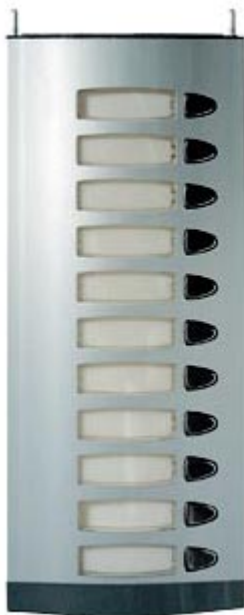

966 MODULAR PANELS WITH PUSHBUTTONS

11 SIMPLE PUSH-BUTTON PANEL.2W.L201

Code : **9660165**

Model : **MPS-111**

Description

L201 entrance panel lower module with push-buttons. Outside panel. Aluminum panel profile. To be used in 2-wire system. This panel has 11 call push-buttons arranged in 1 column

Entrance Panel

Available in modular format, with upper and lower modules. The upper module can be simple, double or triple. The lower module is available with simple or double push-buttons. Aluminum panel profile.

Code		9660165
Model		MPS-111
Material		Aluminum panel profile
Compatible flush box		
└ With simple upper module		9740010 CMO-012
└ With double upper module		9740011 CMO-014
└ With triple upper module		9740012 CMO-016
Number of pushbuttons		11
Pushbutton Rows		11
System		2-Wire
Working temperature	°C	-10°C ... +55°C
Packing weight	Kg	0,67
Packing dimensions	mm	170 x 485 x 80