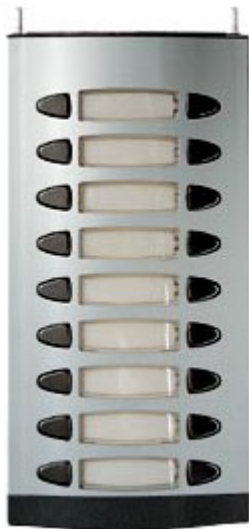

# 966 MODULAR PANELS WITH PUSHBUTTONS

---

## 9 DOUBLE PUSH-BUTTON PANEL.2W.L201

Code : **9660173**

Model : **MPD-109**

### Description

L201 entrance panel lower module with push-buttons. Outside panel. Aluminum panel profile. To be used in 2-wire system. This panel has 18 call push-buttons arranged in 2 columns

### Entrance Panel

Available in modular format, with upper and lower modules. The upper module can be simple, double or triple. The lower module is available with simple or double push-buttons. Aluminum panel profile.