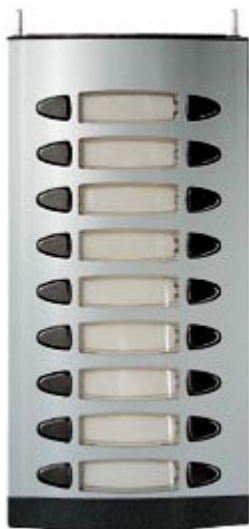

# 966 MODULAR PANELS WITH PUSHBUTTONS

---

## 9 DOUBLE PUSH-BUTTON PANEL.2W.L201

Code : **9660173**

Model : **MPD-109**

### Description

L201 entrance panel lower module with push-buttons. Outside panel. Aluminum panel profile. To be used in 2-wire system. This panel has 18 call push-buttons arranged in 2 columns

### Entrance Panel

Available in modular format, with upper and lower modules. The upper module can be simple, double or triple. The lower module is available with simple or double push-buttons. Aluminum panel profile.