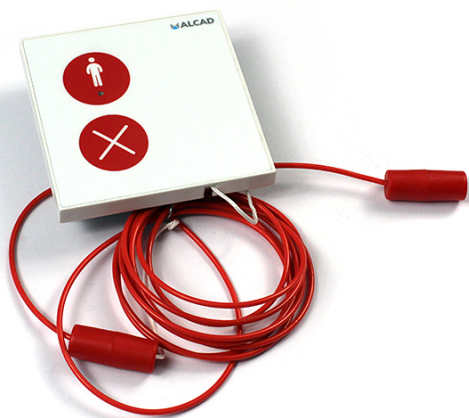

941 SENSORS AND ACTUATORS

BATHROOM CALL UNIT WITH CANCELLATION

Code : **9410350**

Model : **LLC-821**

Description

Bathroom pull-cord touch version with an antibacterial coating. It is formed by a two meters cord, two push buttons and a red reassurance LED indicator. It allows to launch an emergency call by pulling the pull-cord or pressing the red call button. Once the call is initiated, the red LED indicator allows an easy identification of the call status. The call can be cancelled pressing the cancel button. The LLC-821 has an anti-strangle mechanism that allows the separation of the pull-cord into two parts to avoid accidents. The installation can be embedded or superficial.

CODIGO/ CODE/ CODE	9410349, 9410350 9410361, 9415056	9410368, 9410369 9415015
MODELO/ MODEL/ MODÈLE	LLC-82X	LLC-92X
Tirador Pull Cord Tirette	Longitud, Length, Longueur: 2m Color: Rojo, Color: Red, Couleur: Rouge Mecanismo de 6Kg de anti-estrangulamiento; 6kg anti strangle mechanism; Mécanisme de 6kg anti-étranglement	
Pulsador Push button Bouton	Verde, Green, Vert: ,LLC-X24 Rojo, Red, Rouge: LLC-X20, LLC-X21, LLC-X24	
Alimentación Power supply Alimentation électrique	24V	
Consumo (stand by) Energy consumption (stand by) Consommation (stand by)	10 mA	
Consumo (máx.) Energy consumption (max.) Consommation (max.)	40 mA	
Dimensiones Size Dimensions	80x80x10mm	
Peso Weight Poids	0,08Kg	
Material Material Matériel	ABS/Polycarbonate/Polycarbonate	
Color Color Couleur	Blanco, White, Blanc (RAL 9001)	
Temperatura operacional Operating temperature Température de fonctionnement	5°C - 55°C	
Indice de protección Protection Indice de Protection	IP 55	
Instalación Mounting Installation	Empotrado, Embedded, Encastré (ACC-100 / ACC-101) En superficie, On surface, En saillie (ACC-110)	