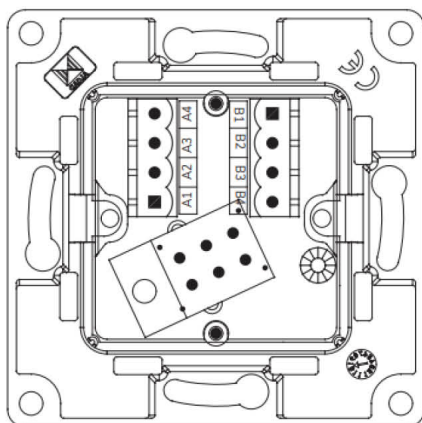

CODIGO/ CODE/ CODE	9410349, 9410350 9410361, 9415056	9410368, 9410369 9415015
MODELO/ MODEL/ MODÈLE	LLC-82X	LLC-92X
Normativa (seguridad y accesibilidad) Normative (security and accessibility) Norme (sécurité et accessibilité)	EN 60950-1:2006 CTE DB-SUA:2019	
Normativa (emisiones electromagnéticas) Normative (electromagnetic emissions) Norme (champs magnétique)	EN 61000-3-3	
Conector de red Net Connector Connexion	Bornas, Contact: 82X	RJ45: LLC-92X

ESQUEMA/SCHEMA/SCHEME

LLC-820

	ES	EN	FR	I/O*
A1	—	—	—	
A2	Tirador de llamada	Call pull cord	Tirette d'appel	Input
A3	—	—	—	
A4	—	—	—	
B1	Luz roja	Red light	Lumière rouge	Output
B2	Pulsador de llamada	Call button	Boutton d'appel	Input
B3	GND	GND	Masse	
B4	Alimentación 24 V	Power supply 24 V	Alimentation 24V	

* Consultar MANAGER para ver el número de borna correspondiente.

* Check MANAGER to see the corresponding terminal number.

* Consulter MANAGER pour voir le numéro chaque borne.