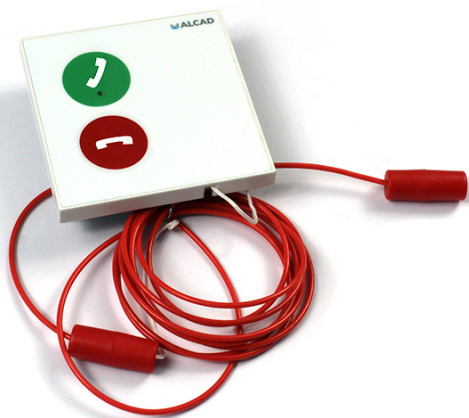

## WC PULLCORD WITH CALL AND CANCELLATION

Code : **9410361**

Model : **LLC-824**

### Description

Bathroom pull-cord touch version with an antibacterial coating. It is formed by a two meters cord, two push buttons and a red reassurance LED indicator. It allows to launch an emergency call by pulling the pull-cord or pressing the red call button. Once the call is initiated, the red LED indicator allows an easy identification of the call status. The call can be cancelled pressing the cancel button. The LLC-821 has an anti-strangle mechanism that allows the separation of the pull-cord into two parts to avoid accidents. The installation can be embedded or superficial.

## ESQUEMA/SCHEMA/SCHEME

LLC-820

	ES	EN	FR	I/O*
A1	—	—	—	
A2	Tirador de llamada	Call pull cord	Tirette d'appel	Input
A3	—	—	—	
A4	—	—	—	
B1	Luz roja	Red light	Lumière rouge	Output
B2	Pulsador de llamada	Call button	Boutton d'appel	Input
B3	GND	GND	Masse	
B4	Alimentación 24 V	Power supply 24 V	Alimentation 24V	