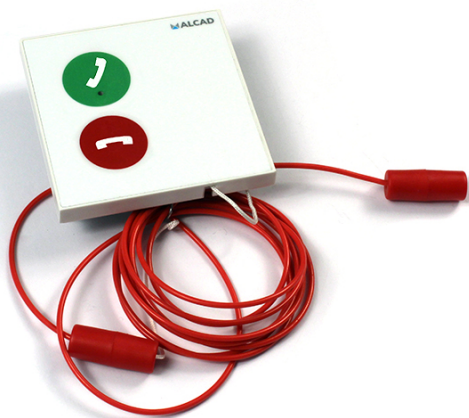

941 SENSORS AND ACTUATORS

WC PULLCORD WITH CALL AND CANCELLATION

Code : **9410361**

Model : **LLC-824**

Description

Bathroom pull-cord touch version with an antibacterial coating. It is formed by a two meters cord, two push buttons and a red reassurance LED indicator. It allows to launch an emergency call by pulling the pull-cord or pressing the red call button. Once the call is initiated, the red LED indicator allows an easy identification of the call status. The call can be cancelled pressing the cancel button. The LLC-821 has an anti-strangle mechanism that allows the separation of the pull-cord into two parts to avoid accidents. The installation can be embedded or superficial.

CODIGO/ CODE/ CODE	9410349, 9410350, 9410361	9410368, 9410369, 9415015
MODELO/ MODEL/ MODÈLE	LLC-82X	LLC-92X
Tirador Pull Cord Tirette	Longitud, Length, Longueur: 2m Color: Rojo, Color: Red, Couleur: Rouge Mecanismo de 6Kg de anti-estrangulamiento; 6kg anti strangle mechanism; Mécanisme de 6kg anti-étranglement	
Pulsador Push button Bouton	Verde, Green, Vert: ,LLC-X24 Rojo, Red, Rouge: LLC-X20, LLC-X21, LLC-X24	
Alimentación Power supply Alimentation électrique	24V	
Consumo (stand by) Energy consumption (stand by) Consommation (stand by)	10 mA	
Consumo (máx.) Energy consumption (max.) Consommation (max.)	40 mA	
Dimensiones Size Dimensions	80x80x10mm	
Peso Weight Poids	0,08Kg	
Material Material Matériel	ABS/Polycarbonate/Polycarbonate	