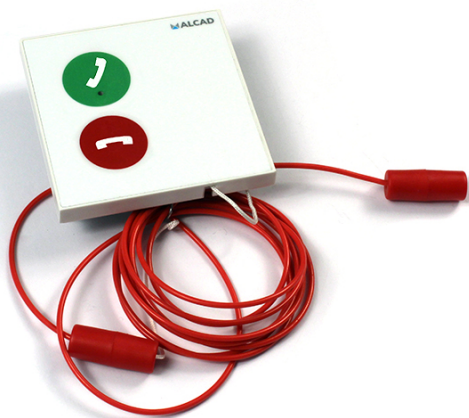

941 SENSORS AND ACTUATORS

WC PULLCORD WITH CALL AND CANCELLATION

Code : **9410361**

Model : **LLC-824**

Description

Bathroom pull-cord touch version with an antibacterial coating. It is formed by a two meters cord, two push buttons and a red reassurance LED indicator. It allows to launch an emergency call by pulling the pull-cord or pressing the red call button. Once the call is initiated, the red LED indicator allows an easy identification of the call status. The call can be cancelled pressing the cancel button. The LLC-821 has an anti-strangle mechanism that allows the separation of the pull-cord into two parts to avoid accidents. The installation can be embedded or superficial.

CODIGO/ CODE/ CODE	9410349, 9410350 9410361, 9415056	9410368, 9410369 9415015
MODELO/ MODEL/ MODÈLE	LLC-82X	LLC-92X
Tirador Pull Cord Tirette	Longitud, Length, Longueur: 2m Color: Rojo, Color: Red, Couleur: Rouge Mecanismo de 6Kg de anti-estrangulamiento; 6kg anti strangle mechanism; Mécanisme de 6kg anti-étranglement	
Pulsador Push button Bouton	Verde, Green, Vert: ,LLC-X24 Rojo, Red, Rouge: LLC-X20, LLC-X21, LLC-X24	
Alimentación Power supply Alimentation électrique	24V	
Consumo (stand by) Energy consumption (stand by) Consommation (stand by)	10 mA	
Consumo (máx.) Energy consumption (max.) Consommation (max.)	40 mA	
Dimensiones Size Dimensions	80x80x10mm	
Peso Weight Poids	0,08Kg	
Material Material Matériel	ABS/Polycarbonate/Polycarbonate	
Color Color Couleur	Blanco, White, Blanc (RAL 9001)	
Temperatura operacional Operating temperature Température de fonctionnement	5°C - 55°C	
Indice de protección Protection Indice de Protection	IP 55	
Instalación Mounting Installation	Empotrado, Embedded, Encastré (ACC-100 / ACC-101) En superficie, On surface, En saillie (ACC-110)	