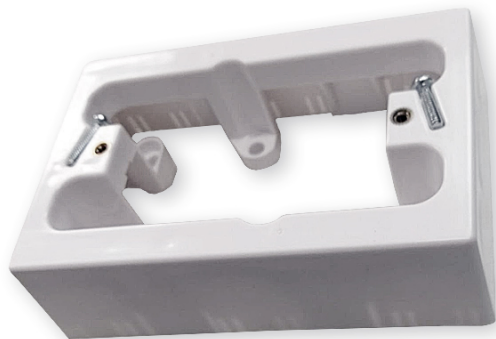

# 941 SENSORS AND ACTUATORS

## RECTANGULAR SURFACE MOUNTING BOX

Code : **9415024**

Model : **ACC-117**

Box of PVC whose previous installation is necessary in the case of placing a rectangular room peripheral on wall surface.

CÓDIGO/CODE/CODE	9415024
MODELO/MODEL/MODÈLE	ACC-117
DIMENSIONES DIMENSIONS DIMENSIONS	123x81x35mm
MATERIAL MATERIAL MATIÈRE	Plástico Plastic Plastique
CAJA DE EMPOTRAR PARA EMBEDDING BOX FOR BOÎTE D'ENCASTRER	RFI-722 / LLC-4XX