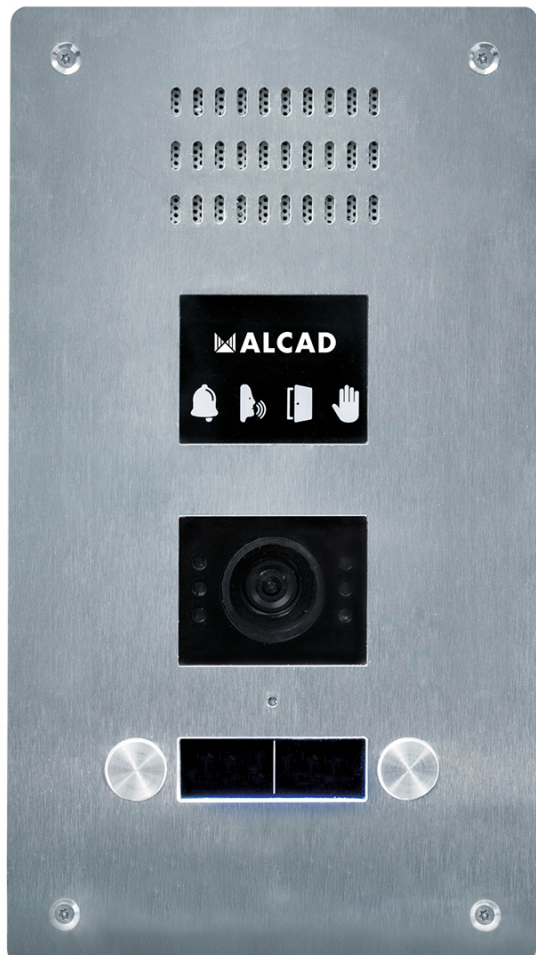

980 COMPLETE MODULES

IVANDAL PANEL ACT.VIEW 1 DOUBLE PUSH-BUT

Code : **9800207**

Model : **PTD-62201**

Description

iVANDAL entrance panel for 2-wire video door entry system installations. The voice synthesizer module RVE-021, handicap module RVE-022 and video unit TCB-475 are included. This panel has 2 call push-buttons arranged in 2 columns.

9640022 TCB-475 Description

Color camera module to be mounted in iVANDAL entrance panel. This module is the element in charge of capturing the image of the person making the call. It has white LEDs for night lighting. With ACTIVE VIEW Technology, Colours as you had never seen before. Our camera offers astonishing quality, even in backlight conditions, glare and sudden changes in brightness thanks to its WDR function. To be used in 2-wire video door entry systems

Entrance panel

- Construction in stainless steel AISI316L 2,5 mm thickness, with special vandal proof screws.
- 100% flat surface, without protrusions.
- Card holders, and camera and handicap icons front screens of 6mm thickness.
- Protection against impacts up to rate: IK09.
- Attractive, professional and "Made in Spain" finishing.
- Customization option with building name / address / installer information.
- Handicap module with voice synthesizer with 14 selectable languages for "open door" message. It includes the possibility of mute mode.
- iACCESS optional. Comfort and distinction for owners and tenants.