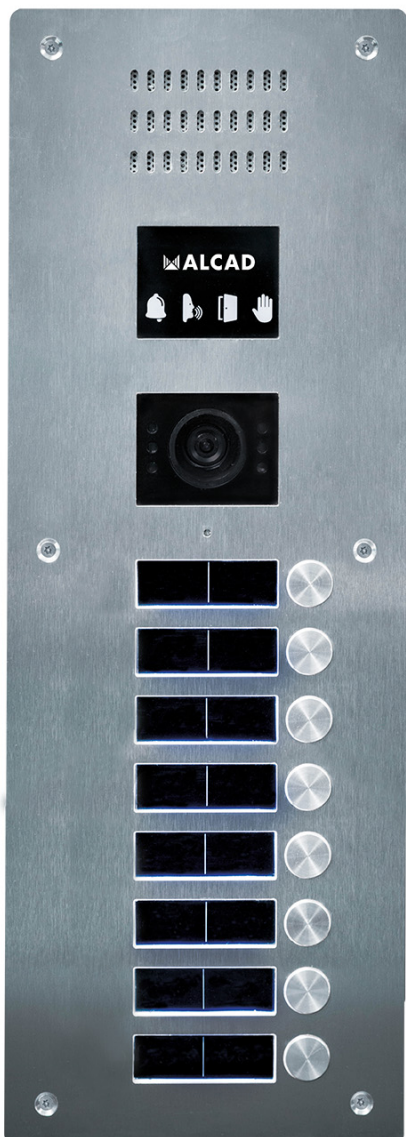

## IVANDAL ACTIVE. VIEW PANEL 8 SINGLE BUT

Code : **9800204**

Model : **PTS-62208**

### Description

iVANDAL entrance panel for 2-wire video door entry system installations. The voice synthesizer module RVE-021, handicap module RVE-022 and video unit TCB-475 are included. This panel has 8 call push-buttons arranged in 1 column.

### 9640022 TCB-475 Description

Color camera module to be mounted in iVANDAL entrance panel. This module is the element in charge of capturing the image of the person making the call. It has white LEDs for night lighting. With ACTIVE VIEW Technology, Colours as you had never seen before. Our camera offers astonishing quality, even in backlight conditions, glare and sudden changes in brightness thanks to its WDR function. To be used in 2-wire video door entry systems

### Entrance panel

- Construction in stainless steel AISI316L 2,5 mm thickness, with special vandal proof screws.
- 100% flat surface, without protrusions.
- Card holders, and camera and handicap icons front screens of 6mm thickness.
- Protection against impacts up to rate: IK09.
- Attractive, professional and "Made in Spain" finishing.
- Customization option with building name / address / installer information.
- Handicap module with voice synthesizer with 14 selectable languages for "open door" message. It includes the possibility of mute mode.
- iACCESS optional. Comfort and distinction for owners and tenants.