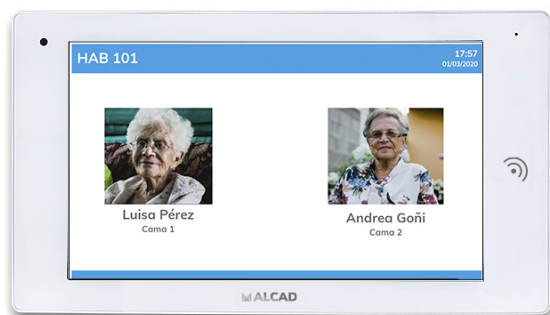

## 10 INCH TOUCH SCREEN MANAGEMENT UNIT POE

Code : **9400323**

Model : **CGT-250**

Room Management Terminal with a 10 inch touch screen of the ACCURO system, which allows the management of actions of the social health personnel synchronized with the centre's software management system, with automatic activation and login of the specific personnel when they are present in the room via RFID card / bracelet integrated with the ACCUROaccess access control system. PoE and / or Wifi connection. Housing designed with ABS material with antimicrobial treatment. It also has Bluetooth technology for the integration of other tools such as thermometers, tensiometers... and record them in the patient's history.

CÓDIGO/CODE/COE	9400323
MODELO/MODEL/MODÈLE	CGT-250
Pantalla Screen Écran	10" TFT
Alimentación Power supply Alimentation	PoE
Dimensiones Dimensions Dimensions	285x160x15mm