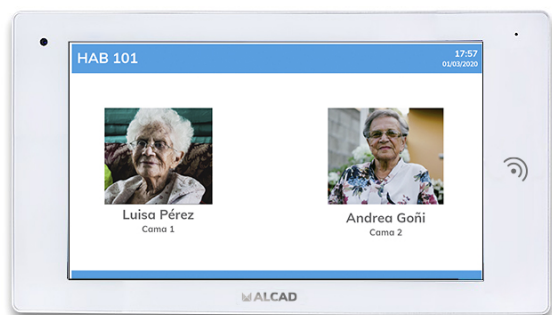

## 10 INCH TOUCH SCREEN MANAGEMENT UNIT POE

Code : **9400323**

Model : **CGT-250**

Room Management Terminal with a 10 inch touch screen of the ACCURO system, which allows the management of actions of the social health personnel synchronized with the centre's software management system, with automatic activation and login of the specific personnel when they are present in the room via RFID card / bracelet integrated with the ACCUROaccess access control system. PoE and / or Wifi connection. Housing designed with ABS material with antimicrobial treatment. It also has Bluetooth technology for the integration of other tools such as thermometers, tensiometers... and record them in the patient's history.

CÓDIGO/CODE/COE	9400323
MODELO/MODEL/MODÈLE	CGT-250
Pantalla Screen Écran	10" TFT
Alimentación Power supply Alimentation	PoE
Dimensiones Dimensions Dimensions	285x160x15mm