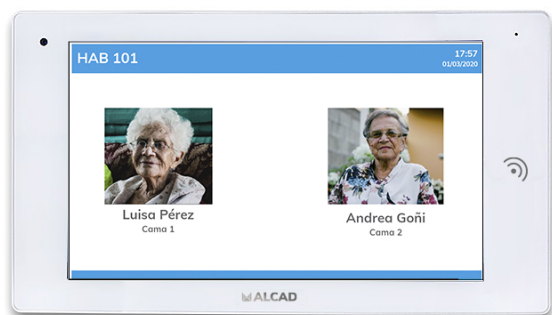

940 CONTROLLERS

10 INCH TOUCH SCREEN MANAGEMENT UNIT POE

Code : **9400323**

Model : **CGT-250**

Room Management Terminal with a 10 inch touch screen of the ACCURO system, which allows the management of actions of the social health personnel synchronized with the centre's software management system, with automatic activation and login of the specific personnel when they are present in the room via RFID card / bracelet integrated with the ACCURO access control system. PoE and / or Wifi connection. Housing designed with ABS material with antimicrobial treatment.

CÓDIGO/CODE/COE	9400323
MODELO/MODEL/MODÈLE	CGT-250
Pantalla Screen Écran	10" TFT
Alimentación Power supply Alimentation	PoE
Dimensiones Dimensions Dimensions	285x160x15mm