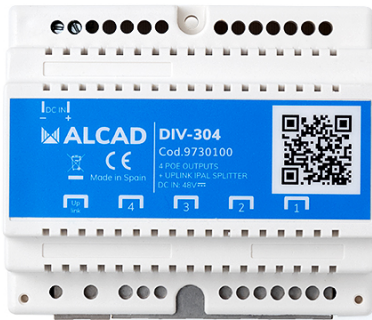

973 ACCESSORIES

IPAL 4 POE OUTPUTS + 1 UPLINK

Code : **9730100**

Model : **DIV-304**

Description

Accessory for Door Entry Systems installations. Derivator Switch IP system. 4 PoE bypass outputs. 1 input and 4 output pass.

Code	9730100
Model	DIV-304
Network standard	IEEE 802.3i IEEE 802.3u IEEE 802.3x IEEE802.3z IEEE 802.3ab IEEE 802.3af IEEE 802.3at
Port	4 10/100/1000Mbps RJ45 port
	1 Console port
Input power	100-240V/50-60Hz