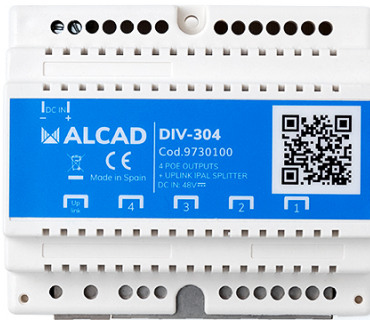

## IPAL 4 POE OUTPUTS + 1 UPLINK

Code : **9730100**

Model : **DIV-304**

### Description

Accessory for Door Entry Systems installations. Derivator Switch IP system. 4 PoE bypass outputs. 1 input and 4 output pass.

<b>Code</b>	<b>9730100</b>
<b>Model</b>	<b>DIV-304</b>
Network standard	IEEE 802.3i IEEE 802.3u IEEE 802.3x IEEE802.3z IEEE 802.3ab IEEE 802.3af IEEE 802.3at
Port	4 10/100/1000Mbps RJ45 port
	1 Console port
Input power	100-240V/50-60Hz