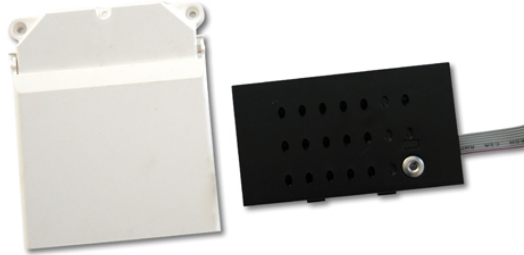

## MODULE 2-WIRE PUSH BUT.AUDIO UNIT.IBLACK

Code : **9670200**

Model : **MAN-502**

### Description

Module for iBLACK pushbutton panel window. The GRF-302 audio unit and the RVE-035 loudspeaker module are included.

### 9770120 RVE-035 Description

Module with loudspeaker and microphone for entrance panel. It has a voice synthesizer in 14 languages for the "Open door" message. It has an 8 ohm speaker with plastic membrane to prevent deterioration over time in outdoor conditions.

### Entrance panel

Modular entrance panel system consisting of pushbutton modules with a smoothly contoured exterior. These modules incorporate either one or two windows to house different upper modules, e.g. module with audio unit, module with video unit, etc.