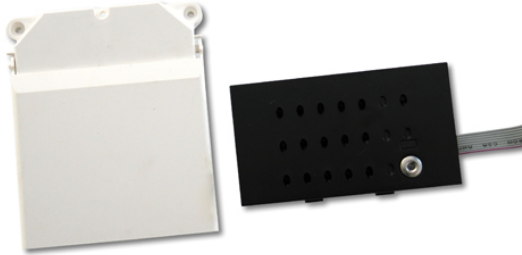

967 TOP MODULAR ENTRANCE PANELS

MODULE 2-WIRE PUSH BUT.AUDIO UNIT.IBLACK

Code : **9670200**

Model : **MAN-502**

Description

Module for iBLACK pushbutton panel window. The GRF-302 audio unit and the RVE-035 loudspeaker module are included.

9770120 RVE-035 Description

Module with loudspeaker and microphone for entrance panel. It has a voice synthesizer in 14 languages for the "Open door" message. It has an 8 ohm speaker with plastic membrane to prevent deterioration over time in outdoor conditions.

Entrance panel

Modular entrance panel system consisting of pushbutton modules with a smoothly contoured exterior. These modules incorporate either one or two windows to house different upper modules, e.g. module with audio unit, module with video unit, etc.