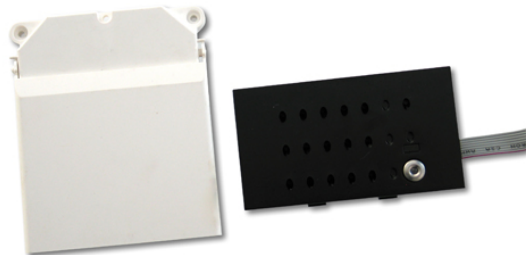

967 TOP MODULAR ENTRANCE PANELS

MODULE 2-WIRE PUSH BUT.AUDIO UNIT.IBLACK

Code : **9670200**

Model : **MAN-502**

Description

Module for iBLACK pushbutton panel window. The GRF-302 audio unit and the RVE-035 loudspeaker module are included.

9770120 RVE-035 Description

Module with loudspeaker and microphone for entrance panel. It has a voice synthesizer in 14 languages for the "Open door" message. It has an 8 ohm speaker with plastic membrane to prevent deterioration over time in outdoor conditions.

Entrance panel

Modular entrance panel system consisting of pushbutton modules with a smoothly contoured exterior. These modules incorporate either one or two windows to house different upper modules, e.g. module with audio unit, module with video unit, etc.