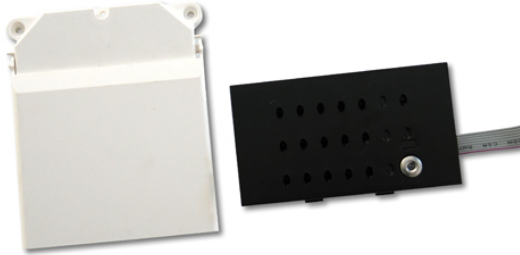

967 TOP MODULAR ENTRANCE PANELS

MOD.2-WIRE P.BUT.AUD.UNIT EXT.ENT IBLACK

Code : **9670201**

Model : **MAN-503**

Description

Module for iBLACK pushbutton panel window. The GRF-304 audio unit and the RVE-035 loudspeaker module are included.

9770120 RVE-035 Description

Module with loudspeaker and microphone for entrance panel. It has a voice synthesizer in 14 languages for the "Open door" message. It has an 8 ohm speaker with plastic membrane to prevent deterioration over time in outdoor conditions.

Entrance panel

Modular entrance panel system consisting of pushbutton modules with a smoothly contoured exterior. These modules incorporate either one or two windows to house different upper modules, e.g. module with audio unit, module with video unit, etc.