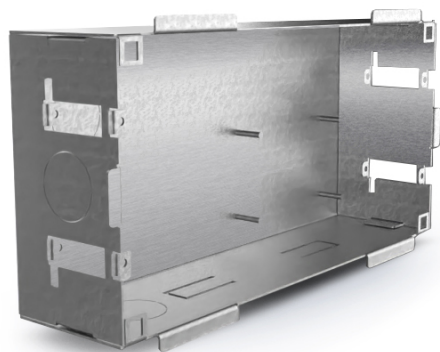

## FLUSH MOUNT BOX STEEL CIC-61X

Code : **9400322**

Model : **ACC-151**

Vandal-proof steel flush box for CIC-611.

Dimensiones | Dimensions | Dimensions

---