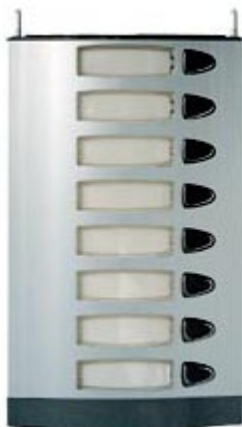

966 MODULAR PANELS WITH PUSHBUTTONS

8 SIMPLE PUSH-BUTTON PANEL.2W.L201

Code : **9660150**

Model : **MPS-108**

Description

L201 entrance panel lower module with push-buttons. Outside panel. Aluminum panel profile. To be used in 2-wire system. This panel has 8 call push-buttons arranged in 1 column

Entrance Panel

Available in modular format, with upper and lower modules. The upper module can be simple, double or triple. The lower module is available with simple or double push-buttons. Aluminum panel profile.

Code		9660150
Model		MPS-108
Material		Aluminum panel profile
Compatible flush box		
└ With simple upper module		9740008 CMO-008
└ With double upper module		9740009 CMO-010
└ With triple upper module		9740010 CMO-012
Number of pushbuttons		8
Pushbutton Rows		8
System		2-Wire
Working temperature	°C	-10°C ... +55°C
Packing weight	Kg	0,49
Packing dimensions	mm	170 x 340 x 80