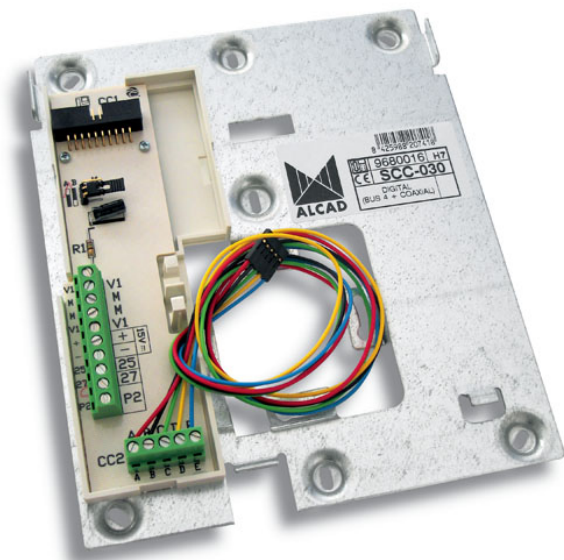

968 CONCIERGE SYSTEM

CONNECTION BRACKET MONITOR COAX CONCIERG

Code : **9680016**

Model : **SCC-030**

Description

Element in which all the connections of the video door entry system of the dwelling are made, enabling the monitor to be connected to the rest of the installation. It can be fixed to a wall or to a standard electrical box. Support for wall fixing of the video door entry system monitor, for Digital (4-Wire + Coaxial) video door entry systems. To be used in Digital concierge system.