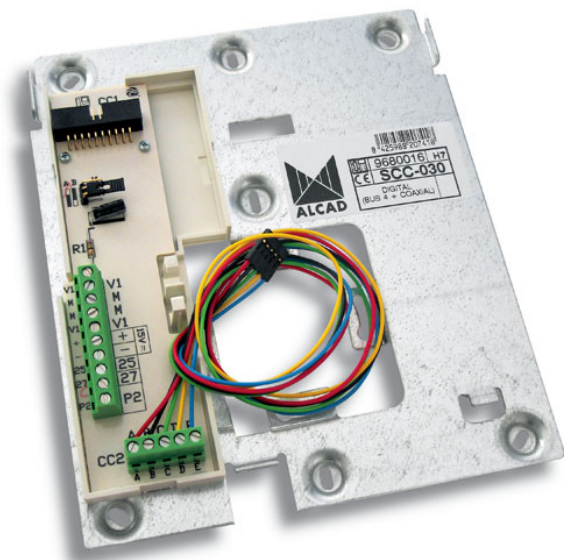

# 968 CONCIERGE SYSTEM

## CONNECTION BRACKET MONITOR COAX CONCIERG

Code : **9680016**

Model : **SCC-030**

### Description

Element in which all the connections of the video door entry system of the dwelling are made, enabling the monitor to be connected to the rest of the installation. It can be fixed to a wall or to a standard electrical box. Support for wall fixing of the video door entry system monitor, for Digital (4-Wire + Coaxial) video door entry systems. To be used in Digital concierge system.