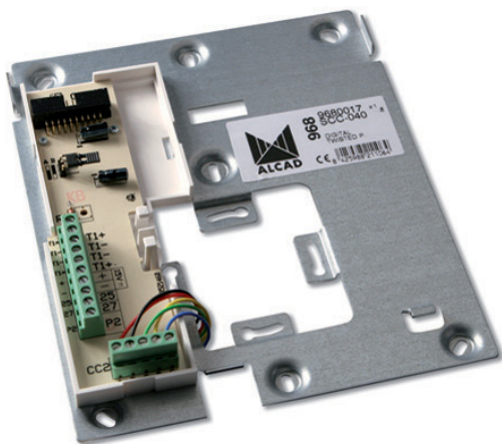

# 968 CONCIERGE SYSTEM

## CONNECT.BRACKET MONITOR TWISTED CONCIERG

Code : **9680017**

Model : **SCC-040**

### Description

Element in which all the connections of the video door entry system of the dwelling are made, enabling the monitor to be connected to the rest of the installation. It can be fixed to a wall or to a standard electrical box. Support for wall fixing of the video door entry system monitor, for Digital (4-Wire + Twisted pair) video door entry systems. To be used in Digital concierge system.