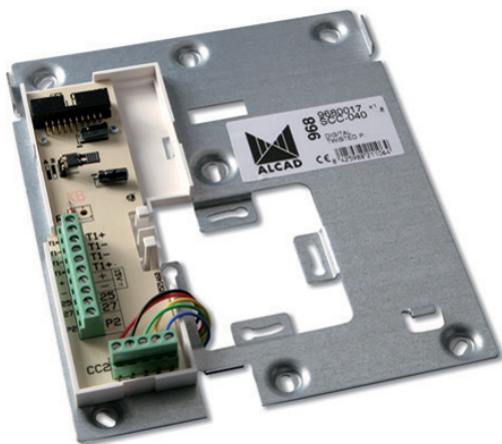

968 CONCIERGE SYSTEM

CONNECT.BRACKET MONITOR TWISTED CONCIERG

Code : **9680017**

Model : **SCC-040**

Description

Element in which all the connections of the video door entry system of the dwelling are made, enabling the monitor to be connected to the rest of the installation. It can be fixed to a wall or to a standard electrical box. Support for wall fixing of the video door entry system monitor, for Digital (4-Wire + Twisted pair) video door entry systems. To be used in Digital concierge system.