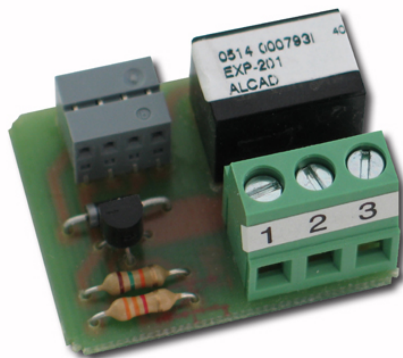

969 ACCESS CONTROL SYSTEMS

ADDITIONAL RELAY CARD FOR RF UNIT

Code : **9690029**

Model : **EXP-201**

Description

Expansion card with relay for additional function in RF central unit.

iACCESS SYSTEM

iACCESS is an Access Control System based in Proximity RF Readers that are integrated in our 2 wire Door Phone entrance panels. Thus the system grants access to the users by means of electronic keys avoiding standard metal ones or even code memorizing.

Different key holders can access different locations of the facility, depending on the given total or partial access. iACCESS can encode keys that let access only temporally for instance during summer season (pool cleaners, lifeguards) or only during some specific hours (gardeners only during the morning). The system lets you form all these options like creating new keys for new users, cancelling lost ones and many other options very quick and easy using our website based application at <http://www.alcad.net/iaccess>.