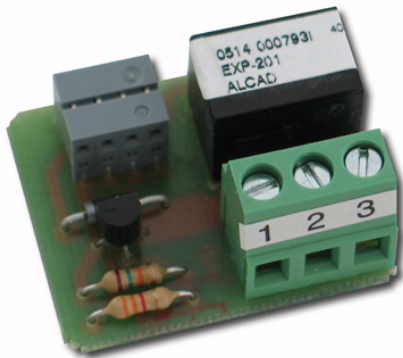

969 ACCESS CONTROL SYSTEMS

ADDITIONAL RELAY CARD FOR RF UNIT

Code : **9690029**

Model : **EXP-201**

Description

Expansion card with relay for additional function in RF central unit.

iACCESS SYSTEM

iACCESS is an Access Control System based in Proximity RF Readers that are integrated in our 2 wire Door Phone entrance panels. Thus the system grants access to the users by means of electronic keys avoiding standard metal ones or even code memorizing.

Different key holders can access different locations of the facility, depending on the given total or partial access. iACCESS can encode keys that let access only temporally for instance during summer season (pool cleaners, lifeguards) or only during some specific hours (gardeners only during the morning). The system lets you form all these options like creating new keys for new users, cancelling lost ones and many other options very quick and easy using our website based application at <http://www.alcad.net/iaccess>.