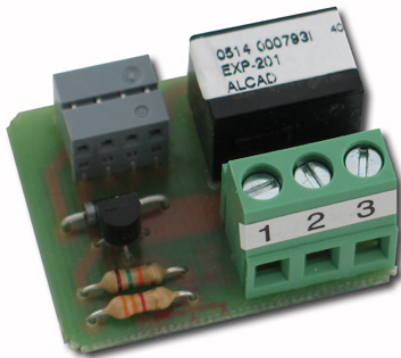

969 ACCESS CONTROL SYSTEMS

ADDITIONAL RELAY CARD FOR RF UNIT

Code : **9690029**

Model : **EXP-201**

Description

Expansion card with relay for additional function in RF central unit.

iACCESS SYSTEM

iACCESS is an Access Control System based in Proximity RF Readers that are integrated in our 2 wire Door Phone entrance panels. Thus the system grants access to the users by means of electronic keys avoiding standard metal ones or even code memorizing.

Different key holders can access different locations of the facility, depending on the given total or partial access. iACCESS can encode keys that let access only temporally for instance during summer season (pool cleaners, lifeguards) or only during some specific hours (gardeners only during the morning). The system lets you form all these options like creating new keys for new users, cancelling lost ones and many other options very quick and easy using our website based application at <http://www.alcad.net/iaccess>.