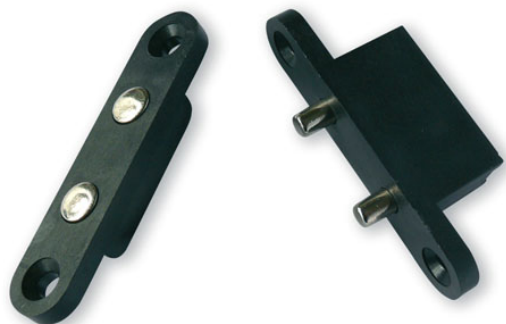

973 ACCESSORIES

DOOR CONTACT

Code : **9730004**

Model : **CNP-001**

Description

Accessorie for Door Entry System installations. Door contact