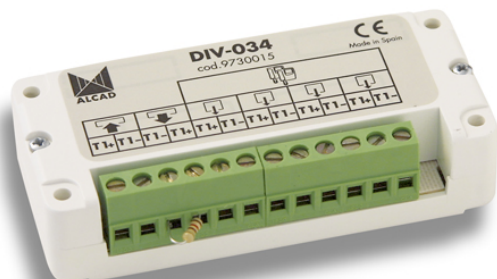

## VIDEO TAP-OFF 4 OUTPUTS MONITORS TWISTED

Code : **9730015**

Model : **DIV-034**

### Description

Accessorie for Door Entry System installations. Video Tap-off for twisted pair.  
4 tap outputs and DC path