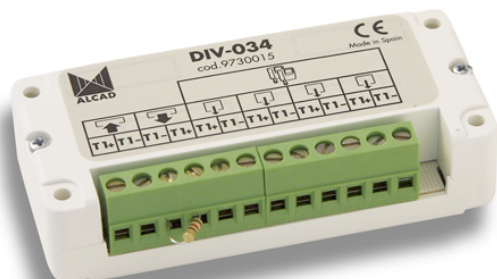

973 ACCESSORIES

VIDEO TAP-OFF 4 OUTPUTS MONITORS TWISTED

Code : **9730015**

Model : **DIV-034**

Description

Accessorie for Door Entry System installations. Video Tap-off for twisted pair.
4 tap outputs and DC path