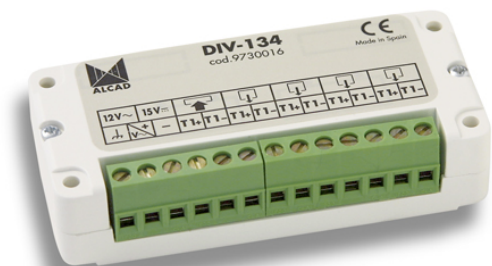

973 ACCESSORIES

AMPLIFIED VIDEO SPLITTER 4 OUTPUTS TWIST

Code : **9730016**

Model : **DIV-134**

Description

Accessorie for Door Entry System installations. Amplified video splitter for twisted pair. 4 outputs.