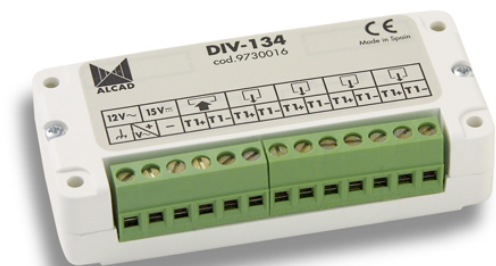

973 ACCESSORIES

AMPLIFIED VIDEO SPLITTER 4 OUTPUTS TWIST

Code : **9730016**

Model : **DIV-134**

Description

Accessorie for Door Entry System installations. Amplified video splitter for twisted pair. 4 outputs.