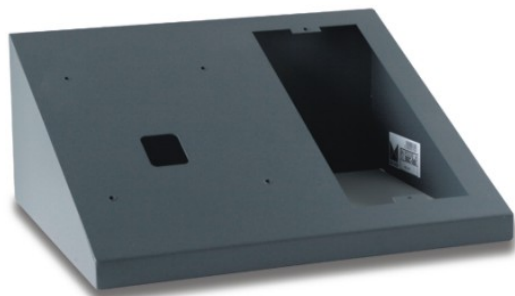

973 ACCESSORIES

DESKTOP SUPPORT DIG. CONCIERGE SYS. TEL.

Code : **9730054**

Model : **SSC-001**

Description

Accessorie for Door Entry System installations. Desktop support for digital concierge system with telephone.