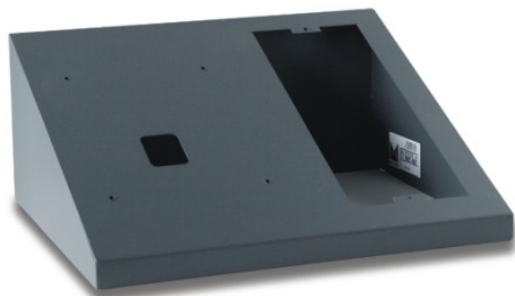

# 973 ACCESSORIES

---

DESKTOP SUPPORT DIG. CONCIERGE SYS. TEL.

Code : **9730054**

Model : **SSC-001**

Description

Accessorie for Door Entry System installations. Desktop support for digital concierge system with telephone.