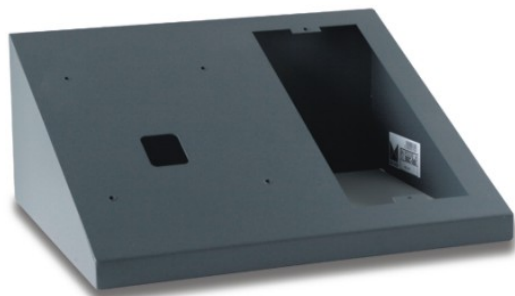

973 ACCESSORIES

DESKTOP SUPPORT DIG. CONCIERGE SYS. MON.

Code : **9730056**

Model : **SSC-002**

Description

Accessorie for Door Entry System installations. Desktop support for digital concierge system with monitor.