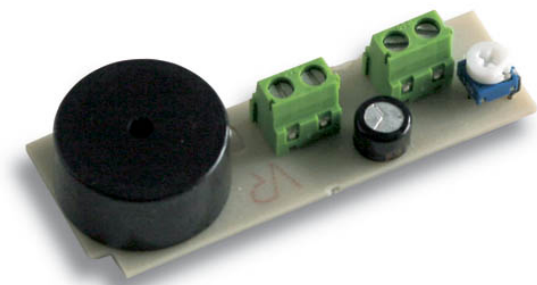

973 ACCESSORIES

ACCESSORY CALLS ON A LANDING TELEPHONE

Code : **9730061**

Model : **AAL-130**

Description

Accessorie for Door Entry System installations. Accessory for receiving calls on a landing telephone.