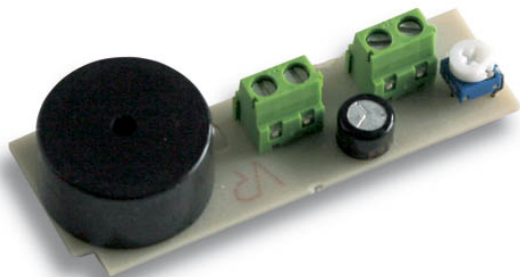

973 ACCESSORIES

ACCESSORY CALLS ON A LANDING TELEPHONE

Code : **9730061**

Model : **AAL-130**

Description

Accessorie for Door Entry System installations. Accessory for receiving calls on a landing telephone.