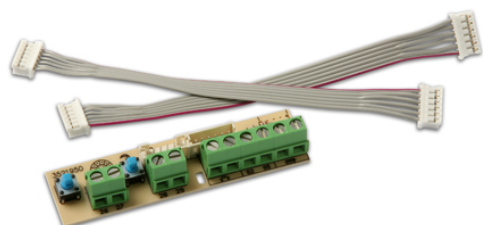

# 973 ACCESSORIES

---

## ACCESSORY: TELEPHONE FUNCTIONS. 2-WIRE

Code : **9730072**

Model : **APX-011**

### Description

Accessorie for Door Entry System installations. Accessory to extend the functions of the telephone, 2-wire system: reception of landing calls, call repeater connection, etc.