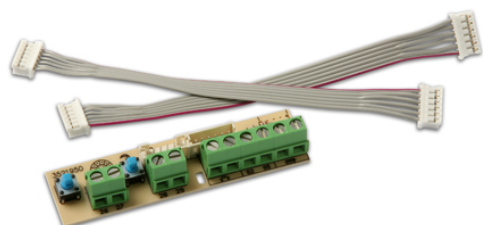

973 ACCESSORIES

ACCESSORY: TELEPHONE FUNCTIONS. 2-WIRE

Code : **9730072**

Model : **APX-011**

Description

Accessorie for Door Entry System installations. Accessory to extend the functions of the telephone, 2-wire system: reception of landing calls, call repeater connection, etc.