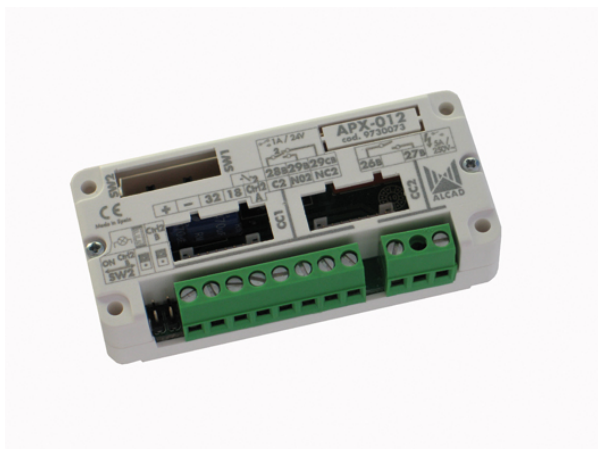

973 ACCESSORIES

ACCESSORY: AUDIO UNIT FUNCTIONS. 2-WIRE

Code : **9730073**

Model : **APX-012**

Description

Accessorie for Door Entry System installations. Accessory to extend the functions of the audio unit, 2-wire system: "door open" function, activation of devices by means of auxiliary pushbuttons 2 and 3 of telephone/monitor.