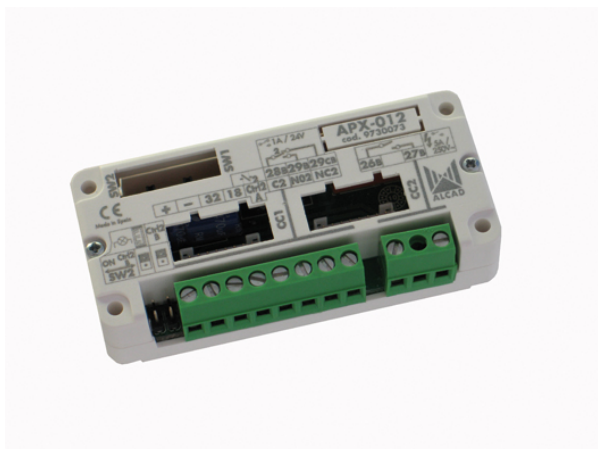

## ACCESSORY: AUDIO UNIT FUNCTIONS. 2-WIRE

Code : **9730073**

Model : **APX-012**

### Description

Accessorie for Door Entry System installations. Accessory to extend the functions of the audio unit, 2-wire system: "door open" function, activation of devices by means of auxiliary pushbuttons 2 and 3 of telephone/monitor.