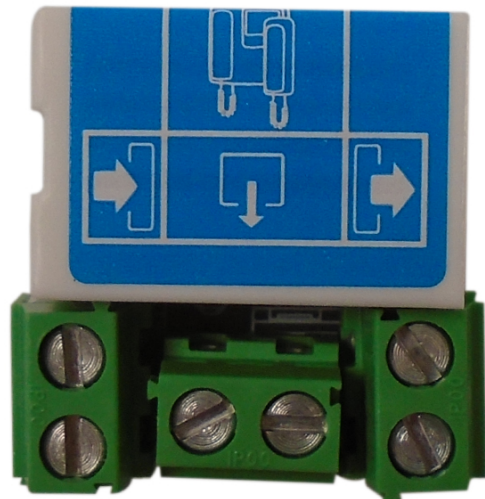

# 973 ACCESSORIES

## TAP-OFF. LOW. OUTPUT&THROUGH. 2-WIRE

Code : **9730079**

Model : **DIV-061**

### Description

Accessorie for Door Entry System installations. Tap-off for 2-wire system, 1 tapped output and throughput. This makes it possible to tap the signal of the 2-wire system to the telephones/monitors connected to it, ensuring that the system works with optimal quality. With the DIV-061, you can connect 1 telephone/monitor. The DIV-064 allows you to connect up to 4 telephones/monitors. Power is supplied directly through the BUS, with no need for additional wires.