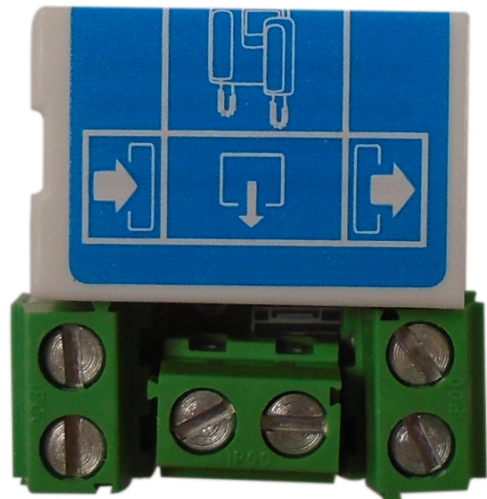

973 ACCESSORIES

TAP-OFF. LOW. OUTPUT&THROUGHPUT. 2-WIRE

Code : **9730079**

Model : **DIV-061**

Description

Accessorie for Door Entry System installations. Tap-off for 2-wire system, 1 tapped output and throughput. This makes it possible to tap the signal of the 2-wire system to the telephones/monitors connected to it, ensuring that the system works with optimal quality. With the DIV-061, you can connect 1 telephone/monitor. The DIV-064 allows you to connect up to 4 telephones/monitors. Power is supplied directly through the BUS, with no need for additional wires.