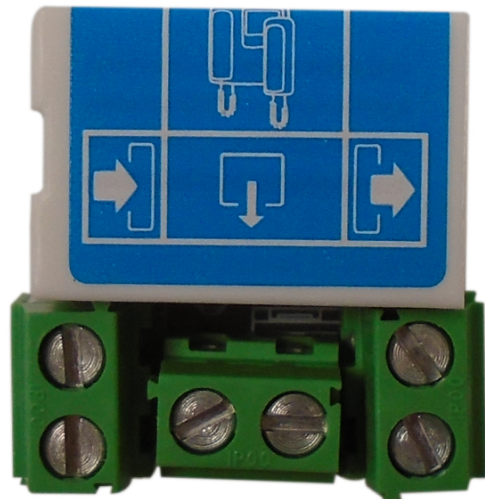

973 ACCESSORIES

TAP-OFF. LOW. OUTPUT&THROUGHPUT. 2-WIRE

Code : **9730079**

Model : **DIV-061**

Description

Accessorie for Door Entry System installations. Tap-off for 2-wire system, 1 tapped output and throughput. This makes it possible to tap the signal of the 2-wire system to the telephones/monitors connected to it, ensuring that the system works with optimal quality. With the DIV-061, you can connect 1 telephone/monitor. The DIV-064 allows you to connect up to 4 telephones/monitors. Power is supplied directly through the BUS, with no need for additional wires.