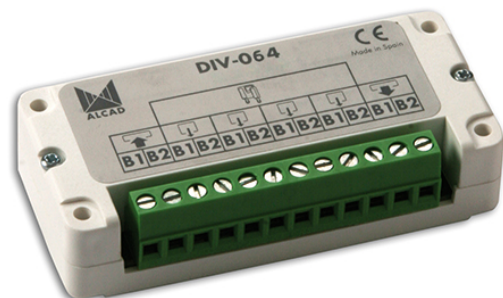

## TAP-OFF. LOW. 4 OUTPUTS&THROUGH. 2-WIRE

Code : **9730080**

Model : **DIV-064**

### Description

Accessorie for Door Entry System installations. Tap-off for 2-wire system, 4 tapped output and throughput. This makes it possible to tap the signal of the 2-wire system to the telephones/monitors connected to it, ensuring that the system works with optimal quality. With the DIV-061, you can connect 1 telephone/monitor. The DIV-064 allows you to connect up to 4 telephones/monitors. Power is supplied directly through the BUS, with no need for additional wires.