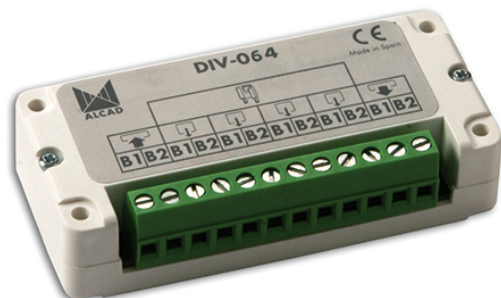

973 ACCESSORIES

TAP-OFF. LOW. 4 OUTPUTS&THROUGH. 2-WIRE

Code : **9730080**

Model : **DIV-064**

Description

Accessorie for Door Entry System installations. Tap-off for 2-wire system, 4 tapped output and throughput. This makes it possible to tap the signal of the 2-wire system to the telephones/monitors connected to it, ensuring that the system works with optimal quality. With the DIV-061, you can connect 1 telephone/monitor. The DIV-064 allows you to connect up to 4 telephones/monitors. Power is supplied directly through the BUS, with no need for additional wires.