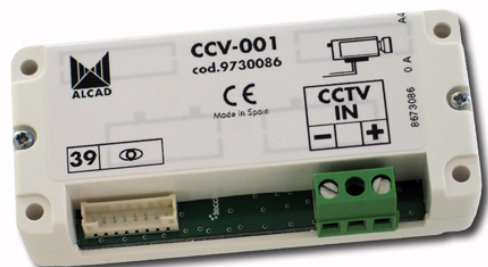

973 ACCESSORIES

2-WIRE EXTERNAL CAMERA ADAPTER

Code : **9730086**

Model : **CCV-001**

Description

Accessorie for Door Entry System installations. Adapter to replace the entrance panel video unit by an external CCTV camera. 2-wire system.