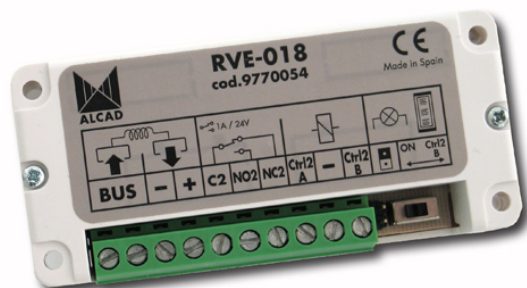

977 SPARE PARTS

ACCESSORY TO SUP.POWER TO EQUIP.2-WIRES

Code : **9770054**

Model : **RVE-018**

Description

Accessory to supply power to equipment. 2-wire system