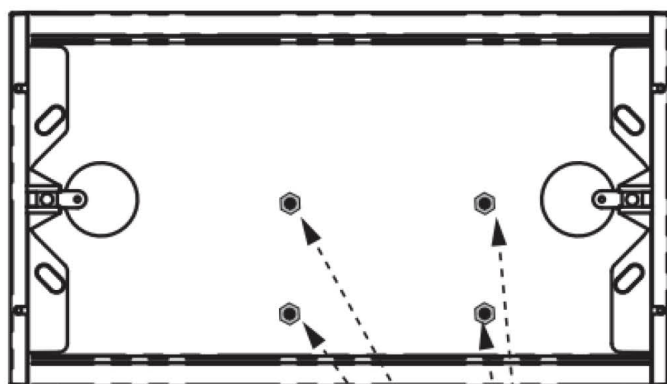

974 ACCESSORIES FOR ENTRANCE PANELS

SURFACE MOUNTING BOX CHC-24X

Code : **9740216**

Model : **CSU-414**

Description

The Surface mounting box CSU-414 have the pre-installed screws for the instalation of the connection board. Use connection board for wiring the room elements from serie and the remaining cables.

CÓDIGO/CODE/CODE	9740216
MODELO/MODEL/MODÈLE	CSU-414
DIMENSIONES DIMENSIONS DIMENSIONS	290x128x40mm
MATERIAL MATERIAL MATIÈRE	METAL

9740215 CSU-413

Caja montaje superficial para CHC-23x

Surface mounting box for CHC-23x

Boîtier saillie pour CHC-23x

- Colocar horizontalmente
- Place horizontally
- Placer horizontalement

Orificios para fijar la placa de conexión
Holes for fixing the connection board
Des trous pour fixer la plaque de connexion

*Dimensiones (mm): 243 (Wi) x 128 (He) x 40 (De)

*Dimensiones (mm): 243 (La) x 128 (Ha) x 40 (Pr)

*Dimensiones (mm): 290 (Al) x 128 (An) x 40 (Pr)

*Dimensiones (mm): 290 (He) x 128 (Wi) x 40 (De)

*Dimensiones (mm): 290 (Ha) x 128 (La) x 40 (Pr)