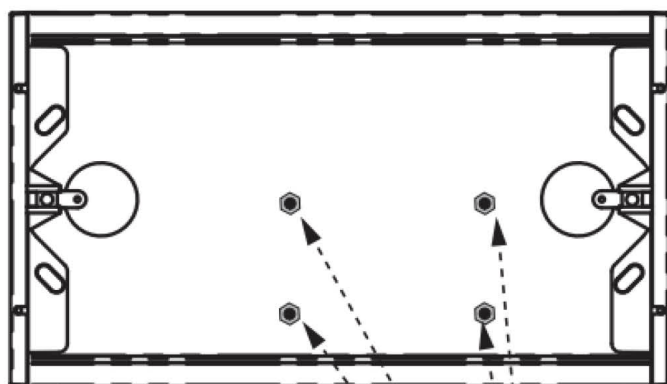

9740215 CSU-413

Caja montaje superficial para CHC-23x

Surface mounting box for CHC-23x

Boîtier saillie pour CHC-23x

- -Colocar horizontalmente
- -Place horizontally
- -Placer horizontalement

Orificios para fijar la placa de conexionado
Holes for fixing the connection board
Des trous pour fixer la plaque de connexion

9740216 CSU-414

Caja de montaje superficial para CHC-24x

Surface mounting box for CHC-24x

Boîtier saillie pour CHC-24x