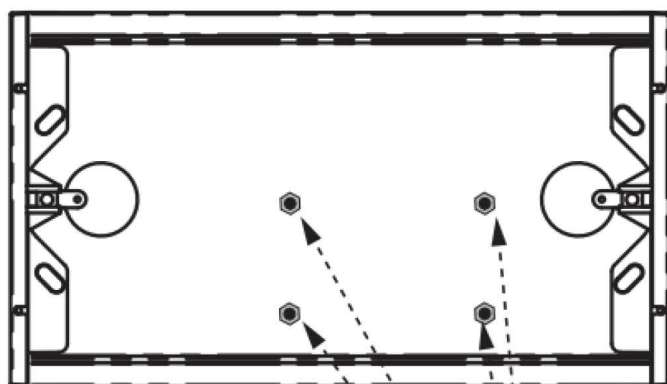

974 ACCESSORIES FOR ENTRANCE PANELS

SURFACE MOUNTING BOX CHC-24X

Code : **9740216**

Model : **CSU-414**

Description

The Surface mounting box CSU-414 have the pre-installed screws for the instalation of the connection board. Use connection board for wiring the room elements from serie and the remaining cables.

CÓDIGO/CODE/CODE	9740216
MODELO/MODEL/MODÈLE	CSU-414
DIMENSIONES DIMENSIONS DIMENSIONS	290x128x40mm
MATERIAL MATERIAL MATIÈRE	METAL

9740215 CSU-413

Caja montaje superficial para CHC-23x

Surface mounting box for CHC-23x

Boîtier saillie pour CHC-23x

- Colocar horizontalmente
- Place horizontally
- Placer horizontalement

Orificios para fijar la placa de conexionado
Holes for fixing the connection board
Des trous pour fixer la plaque de connexion

*Dimensiones (mm): 243 (Wi) x 128 (He) x 40 (De)

*Dimensiones (mm): 243 (La) x 128 (Ha) x 40 (Pr)

*Dimensiones (mm): 290 (Al) x 128 (An) x 40 (Pr)

*Dimensiones (mm): 290 (He) x 128 (Wi) x 40 (De)

*Dimensiones (mm): 290 (Ha) x 128 (La) x 40 (Pr)