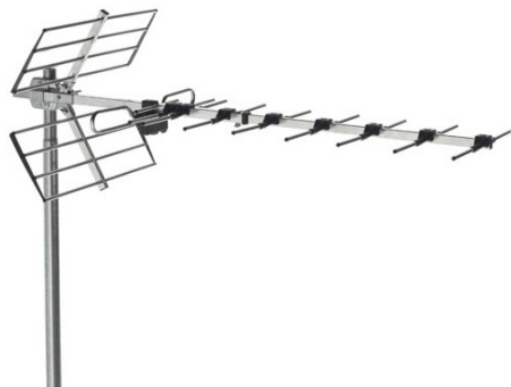

900 TERRESTRIAL ANTENNAS

BOX OF 12 ANTENNAS BU-266 IN PLASTIC BAG

Code : **9000086**

Model : **GA-266**

Description

The antennas supplied in a multiple pack are pre-mounted and individually packaged in a plastic bag which are then packed into a single carton box. The dismantled antennas in a multiple pack are supplied with the loose parts of each antenna packaged in plastic bags, and all the antennas are packed into one carton box. A multiple pack will be supplied for each ordered unit. Orders should indicate the number of multiple packs and not the number of antennas.

Applications

The antennas in a multiple pack reduce the volume of each order, resulting in reduced transportation costs.

Characteristics

The electrical characteristics of the antennas in a multiple pack (pre-mounted or dismantled) are identical to those of equivalent models.

CODE		9000086	9000090	9000097	9000080
MODEL		GA-266	GA-566	GA-456	GA-751
Equivalent model		BU-266	BU-566	BU-456	BT-751
Colour		Black/Aluminium			
Cod x Units / Pallets		1 x 12	1 x 6	1 x 6	1 x 20
Pack x Code x Unit/Pallet		10 x 1 x 12	8 x 1 x 6	12 x 1 x 6	12 x 1 x 20
Packing weight	Kg	14.53	11.7	10	20.3
Pallet weight	Kg	160.3	108.6	35	258.6
Packing dimensions	mm	800 x 600 x 372	1100 x 400 x 452	700 x 415 x 437	1200 x 400 x 302
Pallet dimensions	mm	1200 x 800 x 2000			