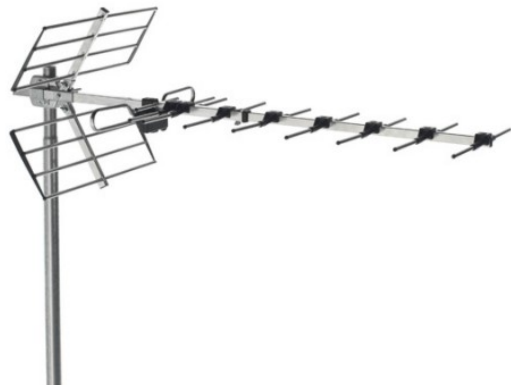

900 TERRESTRIAL ANTENNAS

BOX OF 12 ANTENNAS BU-266 IN PLASTIC BAG

Code : **9000086**

Model : **GA-266**

Description

The antennas supplied in a multiple pack are pre-mounted and individually packaged in a plastic bag which are then packed into a single carton box. The dismantled antennas in a multiple pack are supplied with the loose parts of each antenna packaged in plastic bags, and all the antennas are packed into one carton box. A multiple pack will be supplied for each ordered unit. Orders should indicate the number of multiple packs and not the number of antennas.

Applications

The antennas in a multiple pack reduce the volume of each order, resulting in reduced transportation costs.

Characteristics

The electrical characteristics of the antennas in a multiple pack [premounted or dismantled] are identical to those of equivalent models.

CODE		9000086	9000090	9000097	9000080
MODEL		GA-266	GA-566	GA-456	GA-751
Equivalent model		BU-266	BU-566	BU-456	BT-751
Colour		Black/Aluminium			
Cod x Units / Pallets		1 x 12	1 x 6	1 x 6	1 x 20
Pack x Code x Unit/Pallet		10 x 1 x 12	8 x 1 x 6	12 x 1 x 6	12 x 1 x 20
Packing weight	Kg	14.53	11.7	10	20.3
Pallet weight	Kg	160.3	108.6	35	258.6
Packing dimensions	mm	800 x 600 x 372	1100 x 400 x 452	700 x 415 x 437	1200 x 400 x 302
Pallet dimensions	mm	1200 x 800 x 2000			