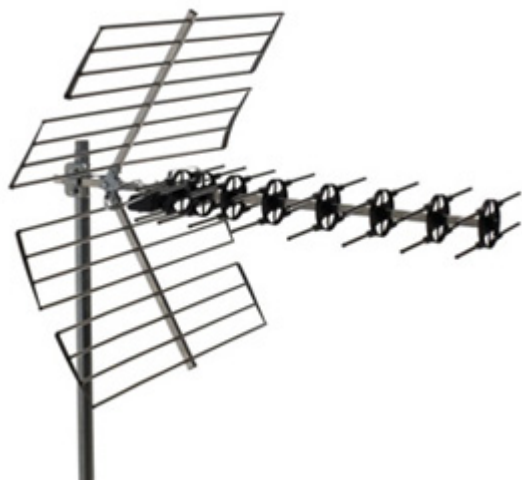

# 900 TERRESTRIAL ANTENNAS

ANTENNA MX, CHANNELS 21/60 REJ, G = 15DB

Code : **9000092**

Model : **MX-048**

#### Description

Quadruple array antennas with very high gain. Designed to cover the UHF band up to 790 MHz while rejecting the LTE800 mobile telephone band. Built-in LTE800 rejection filter. Fast and easy assembly, all the components are pre-mounted and do not require tools for their assembly.

#### Applications

Digital and analogue terrestrial TV installations, collective or individual, where a strong rejection of the LTE800 band is necessary and high gain and directivity are required. The reflectors avoid interferences received from behind.

#### Characteristics

Rejection of LTE800 and GSM signals as well as signals coming from the bottom of the antenna. Robust antenna with great resistance to both sun and saltpetre. Made from aluminium, weather-resistant plastics and galvanised steel. Large size reflector, elevation angle adjustment, mounting in either horizontal or vertical polarity. Includes a balun (symmetrizer), specially designed for the antenna, with F-type connector protected inside the balun box. Packed individually.