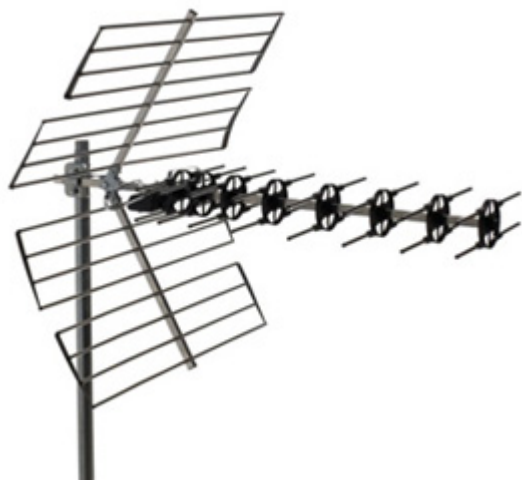

900 TERRESTRIAL ANTENNAS

ANTENNA MX, CHANNELS 21/60 REJ, G = 15DB

Code : **9000092**

Model : **MX-048**

Description

Quadruple array antennas with very high gain. Designed to cover the UHF band up to 790 MHz while rejecting the LTE800 mobile telephone band. Built-in LTE800 rejection filter. Fast and easy assembly, all the components are pre-mounted and do not require tools for their assembly.

Applications

Digital and analogue terrestrial TV installations, collective or individual, where a strong rejection of the LTE800 band is necessary and high gain and directivity are required. The reflectors avoid interferences received from behind.

Characteristics

Rejection of LTE800 and GSM signals as well as signals coming from the bottom of the antenna. Robust antenna with great resistance to both sun and saltpetre. Made from aluminium, weather-resistant plastics and galvanised steel. Large size reflector, elevation angle adjustment, mounting in either horizontal or vertical polarity. Includes a balun (symmetrizer), specially designed for the antenna, with F-type connector protected inside the balun box. Packed individually.