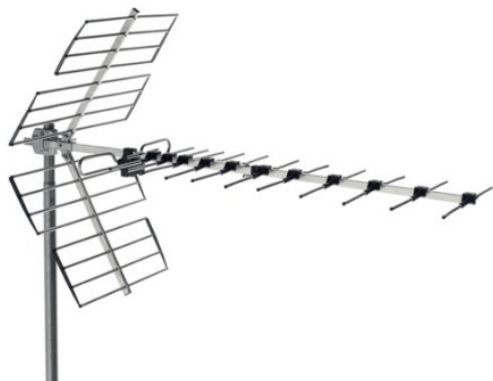

900 TERRESTRIAL ANTENNAS

ANTENNA, CHANNELS 21/60 REJ, G = 14 DB

Code : **9000093**

Model : **BU-458**

Description

Double array antennas covering the complete gain range. Designed to cover the UHF band up to 790 MHz while rejecting the LTE mobile telephone band. Fast and easy assembly, all the components are premounted and no tools are required for their assembly.

Applications

Digital and analogue terrestrial TV installations, collective or individual, where rejection of the LTE800 band is necessary.

Characteristics

Rejection of LTE800 and GSM signals as well as signals coming from the bottom of the antenna. Robust antenna with great resistance to both sun and saltpetre. Made from aluminium, weather-resistant plastic and galvanised steel. Elevation angle adjustment, mounting in either horizontal or vertical polarity. Includes a balun (symmetrizer), specially designed for the antenna, with F-type connector protected inside the balun box. Packed individually, in multiple packs or unassembled.