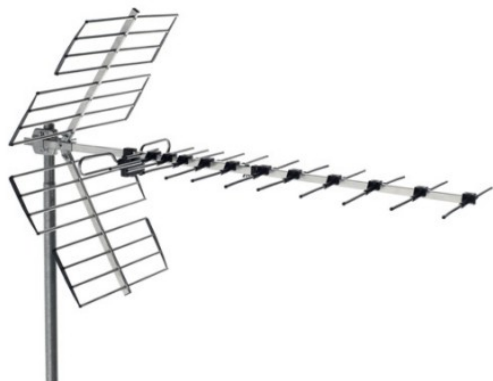

# 900 TERRESTRIAL ANTENNAS

ANTENNA, CHANNELS 21/60 REJ, G = 14 DB

Code : **9000093**

Model : **BU-458**

#### Description

Double array antennas covering the complete gain range. Designed to cover the UHF band up to 790 MHz while rejecting the LTE mobile telephone band. Fast and easy assembly, all the components are premounted and no tools are required for their assembly.

#### Applications

Digital and analogue terrestrial TV installations, collective or individual, where rejection of the LTE800 band is necessary.

#### Characteristics

Rejection of LTE800 and GSM signals as well as signals coming from the bottom of the antenna. Robust antenna with great resistance to both sun and saltpetre. Made from aluminium, weather-resistant plastic and galvanised steel. Elevation angle adjustment, mounting in either horizontal or vertical polarity. Includes a balun (symmetrizer), specially designed for the antenna, with F-type connector protected inside the balun box. Packed individually, in multiple packs or unassembled.