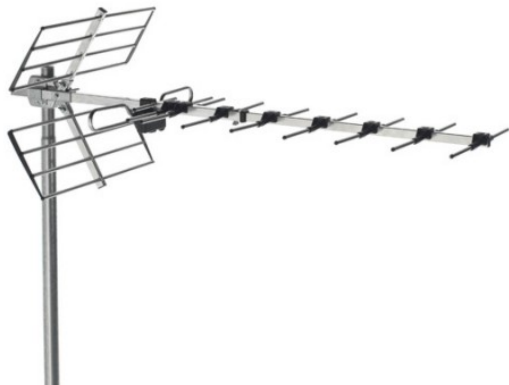

900 TERRESTRIAL ANTENNAS

ANTENNA, CHANNELS 21/60 REJ, G = 13 DB

Code : **9000101**

Model : **BU-268**

Description

Double array antennas covering the complete gain range. Designed to cover the UHF band up to 790 MHz while rejecting the LTE mobile telephone band. Built-in LTE800 rejection filter. Fast and easy assembly, all the components are premounted and no tools are required for their assembly.

Applications

Digital and analogue terrestrial TV installations, collective or individual, where a strong rejection of the LTE800 band is necessary.

Characteristics

Rejection of LTE800 and GSM signals as well as signals coming from the bottom of the antenna. Robust antenna with great resistance to both sun and saltpetre. Made from aluminium, weather-resistant plastic and galvanised steel. Elevation angle adjustment, mounting in either horizontal or vertical polarity. Includes a balun (symmetrizer), specially designed for the antenna, with F-type connector protected inside the balun box. Packed individually, in multiple packs or unassembled.