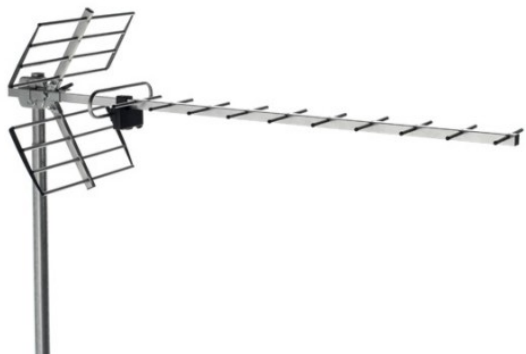

# 900 TERRESTRIAL ANTENNAS

UHF ANTENNA, CHANNELS 21/60 REJ, G = 13DB

Code : **9000104**

Model : **BU-118**

#### Description

Yagi antennas designed to cover the UHF band up to 790 MHz while rejecting the LTE800 mobile telephone band. Built-in LTE800 rejection filter. Fast and easy reflector assembly, all the components are pre-mounted and no tools are required for their assembly.

#### Applications

Digital and analogue terrestrial TV installations, collective or individual, where a strong rejection of the LTE800 band is necessary.

#### Characteristics

Rejection of LTE800 and GSM signals as well as signals coming from the lower part of the antenna. Robust antenna with great resistance to both sun and saltpetre. Made from aluminium, weather-resistant plastic and galvanised steel. Reduced size reflector to facilitate assembly and installation. Elevation angle adjustment, mounting in either horizontal or vertical polarity. Includes a balun (symmetrizer), specially designed for the antenna, with F-type connector protected inside the balun box. Packed individually.