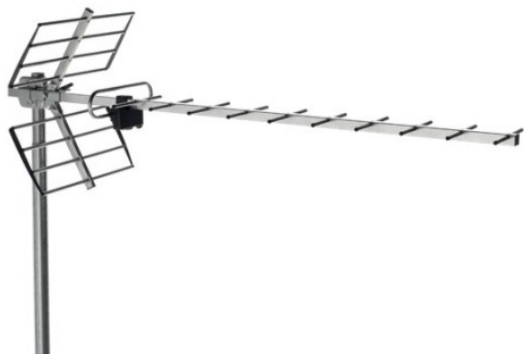

900 TERRESTRIAL ANTENNAS

UHF ANTENNA, CHANNELS 21/60 REJ, G = 13DB

Code : **9000104**

Model : **BU-118**

Description

Yagi antennas designed to cover the UHF band up to 790 MHz while rejecting the LTE800 mobile telephone band. Built-in LTE800 rejection filter. Fast and easy reflector assembly, all the components are pre-mounted and no tools are required for their assembly.

Applications

Digital and analogue terrestrial TV installations, collective or individual, where a strong rejection of the LTE800 band is necessary.

Characteristics

Rejection of LTE800 and GSM signals as well as signals coming from the lower part of the antenna. Robust antenna with great resistance to both sun and saltpetre. Made from aluminium, weather-resistant plastic and galvanised steel. Reduced size reflector to facilitate assembly and installation. Elevation angle adjustment, mounting in either horizontal or vertical polarity. Includes a balun (symmetrizer), specially designed for the antenna, with F-type connector protected inside the balun box. Packed individually.