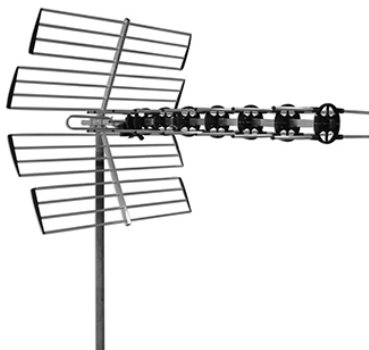

900 TERRESTRIAL ANTENNAS

UHF ANTENNA MX, CHANNELS 21/48, G = 18DBI

Code : **9000109**

Model : **MX-047**

Description

Quadruple array antennas with very high gain. Designed to cover the UHF band up to 694 MHz while rejecting the LTE700 and LTE800 mobile telephone band. Fast and easy assembly, all the components are pre-mounted and do not require tools for their assembly. 51 éléments.

Applications

Digital and analogue terrestrial TV installations, collective or individual, where rejection of the LTE700 and LTE800 band is necessary and high gain and directivity are required. The reflectors avoid interferences received from behind.

Characteristics

Rejection of LTE700, LTE800 and GSM signals as well as signals coming from the bottom of the antenna. Robust antenna with great resistance to both sun and saltpetre. Made from aluminium, weather-resistant plastics and galvanised steel. Large size reflector, elevation angle adjustment, mounting in either horizontal or vertical polarity. Includes a balun (symmetrizer), specially designed for the antenna, with F-type connector protected inside the balun box. Packed individually.