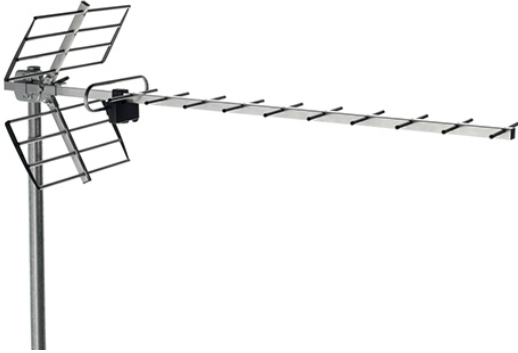

900 TERRESTRIAL ANTENNAS

UHF ANTENNA, CHANNELS 21/48, G = 15 DBI

Code : **9000110**

Model : **BU-117**

Description

Yagi antennas designed to cover the UHF band up to 694 MHz while rejecting the LTE700 and LTE800 mobile telephone band. Fast and easy reflector assembly, all the components are pre-mounted and no tools are required for their assembly.

Applications

Digital and analogue terrestrial TV installations, collective or individual, where rejection of the LTE700 and LTE800 band is necessary.

Characteristics

Rejection of LTE700, LTE800 and GSM signals as well as signals coming from the lower part of the antenna. Robust antenna with great resistance to both sun and saltpetre. Made from aluminium, weather-resistant plastic and galvanised steel. Reduced size reflector to facilitate assembly and installation. Elevation angle adjustment, mounting in either horizontal or vertical polarity. Includes a balun (symmetrizer), specially designed for the antenna, with F-type connector protected inside the balun box. Packed individually.