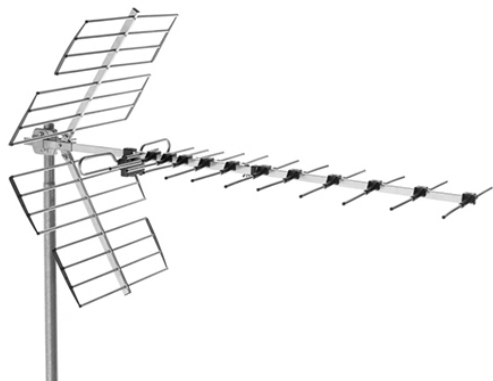

900 TERRESTRIAL ANTENNAS

UHF ANTENNA, CHANNELS 21/48, G = 16 DBI

Code : **9000111**

Model : **BU-457**

Double array antenna designed to cover the UHF band up to 694 MHz. No built-in LTE rejection filters. Fast and easy assembly: all the parts are premounted and no tools are required for their assembly. BU-457 antennas are supplied in individual packs, but are also available in multiple packs using the reference GA-457.

Applications

Digital and analogue terrestrial TV installations, collective or individual, where rejection of the LTE700 and LTE800 bands is unnecessary or is done by an external filter.

Characteristics

Rejection of signals coming from the bottom of the antenna. Robust antenna with great resistance to both sun and saltpetre. Manufactured in aluminum, weather-resistant plastic and galvanised steel. Elevation angle adjustment, mounting in either horizontal or vertical polarity. Includes a matching balun (symmetrizer) with an F-type connector protected inside the balun box.