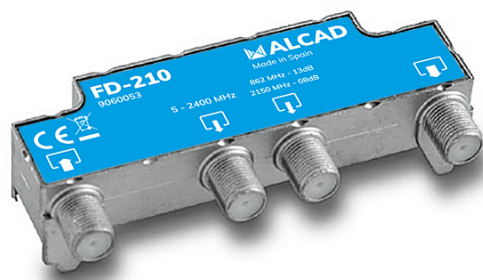

## TAP-OFF IF 2 OUT 13 DB EQUALISED

Code : **9060053**

Model : **FD-210**

### Description

Equalised tap-offs for terrestrial and satellite TV with two tap outputs which cover the 5 to 2,400 MHz frequencies. They distribute part of the input signal to their tap outputs and the main part of the signal continues to the output. The equalisation of the tap outputs compensates the losses of the coaxial cable. Available in different tap-off attenuation values.

### Applications

SMATV installations with a tree-shaped distribution. The tree-shaped distribution reduces the number of distribution elements, and reduces the metres of coaxial cable to be installed, even though the headend to outlet distances remain constant. For installation in buildings with many floors due to the low through loss of the tap-offs.