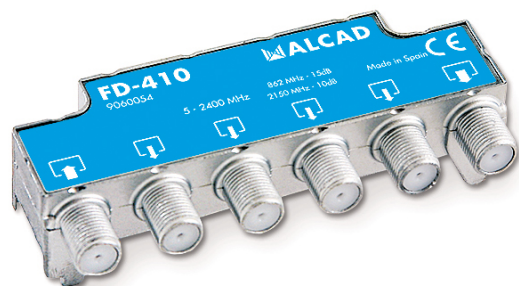

## TAP-OFF IF 4 OUT 15 DB EQUALISED

Code : **9060054**

Model : **FD-410**

### Description

Equalised tap-offs for terrestrial and satellite TV with four tap outputs which cover the 5 to 2,400 MHz frequencies. They distribute part of the input signal to their tap outputs and the main part of the signal continues to the output. The equalisation of the tap outputs compensates the losses of the coaxial cable. Available in different tap-off attenuation values.

### Characteristics

Voltage blockage in the tap-offs. Shielded zamak chassis and metal plate. Connectors on the lower part to facilitate the connections. Reduced dimensions. Fits in a 100x100 mm box.

CODE		9060054	9060038	9060039	9060040	
MODEL		FD-410	FD-413	FD-419	FD-425	
Connection		F female				
Outputs		4				
Frequency range	MHz	5 - 2400				
Tap loss	dB ±1.0	5-47 MHz 47-230 MHz 470-862 MHz 950-2150 MHz 2150-2400 MHz	27.0-25.5 25.5-22.5 18.8-15.0 14.5-10.2 10.2-9.7	28.0 28.0-26.0 22.5-18.5 18.0-13.5 13.5	33.0 33.0-31.0 28.0-24.0 23.5-18.5 18.5-17.5	36.0 36.0-34.5 32.5-30.0 30.0-25.5 25.5-25.0
Flatness response	dB	±1.0				
Through loss	dB ±0.5	5-47 MHz 47-230 MHz 470-862 MHz 950-2150 MHz 2150-2400 MHz	1.5-1.7 1.7-1.8 2.1-2.7 2.9-4.7 4.7-5.0	1.0 1.0-1.3 1.5-2.0 2.0-3.0 3.0-3.5	0.5 0.5-0.8 0.9-1.0 1.2-1.8 1.8-2.0	0.5 0.5-0.6 0.7-0.9 0.9-1.3 1.3-1.5
Directivity	dB	5-47 MHz 47-862 MHz 950-2150 MHz 2150-2400 MHz	>0 >0-6 >6 >7	>0 >0-6 >6 >6	>0 >0-5 >5-7 >7	>0 >0-5 >5-7 >7
Isolation	dB	5-47 MHz 47-862 MHz 950-2150 MHz 2150-2400 MHz	>45 >35 >30 >30	>50 >40 >32 >32	>60 >55 >45 >40	>60 >60 >45 >40
Return loss	dB	5-47 MHz 47-862 MHz 950-2150 MHz 2150-2400 MHz	>15 >15 >13 >13	>15 >16 >16 >16	>17 >18 >17 >15	>18 >18 >17 >16
Units per packing		6				
Packing weight	Kg	0.45				
Packing dimensions	mm	155 x 95 x 40				