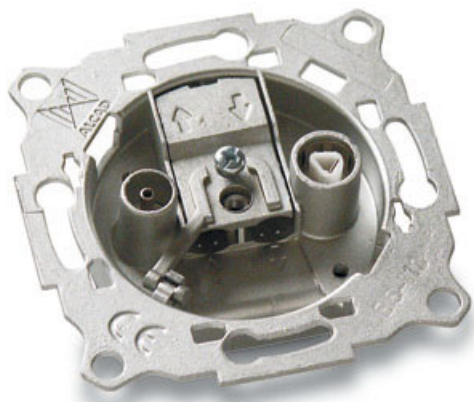

907 OUTLETS AND USER ACCES POINTS

OUTLET TERMINAL, ATTENUATION 1 DB

Code : **9070105**

Model : **BS-113**

Description

Outlet for terrestrial and satellite TV without brackets, for mounting in flush-mounted box with screws. The electrical characteristics are the same as those of the BS-112 model (see page 340).

9070105

BS-113

Units per packing

90

Packing weight

9.50Kg

Packing dimensions

310x205x250mm