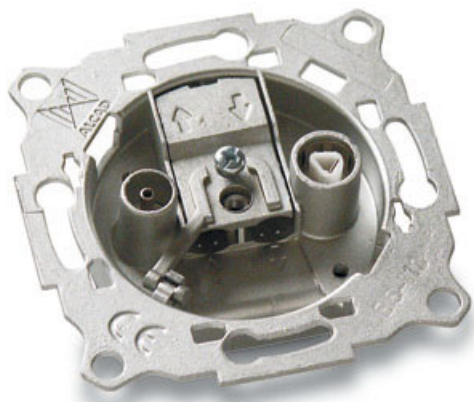

## OUTLET TERMINAL, ATTENUATION 1 DB

Code : **9070105**

Model : **BS-113**

Description

Outlet for terrestrial and satellite TV without brackets, for mounting in flush-mounted box with screws. The electrical characteristics are the same as those of the BS-112 model (see page 340).